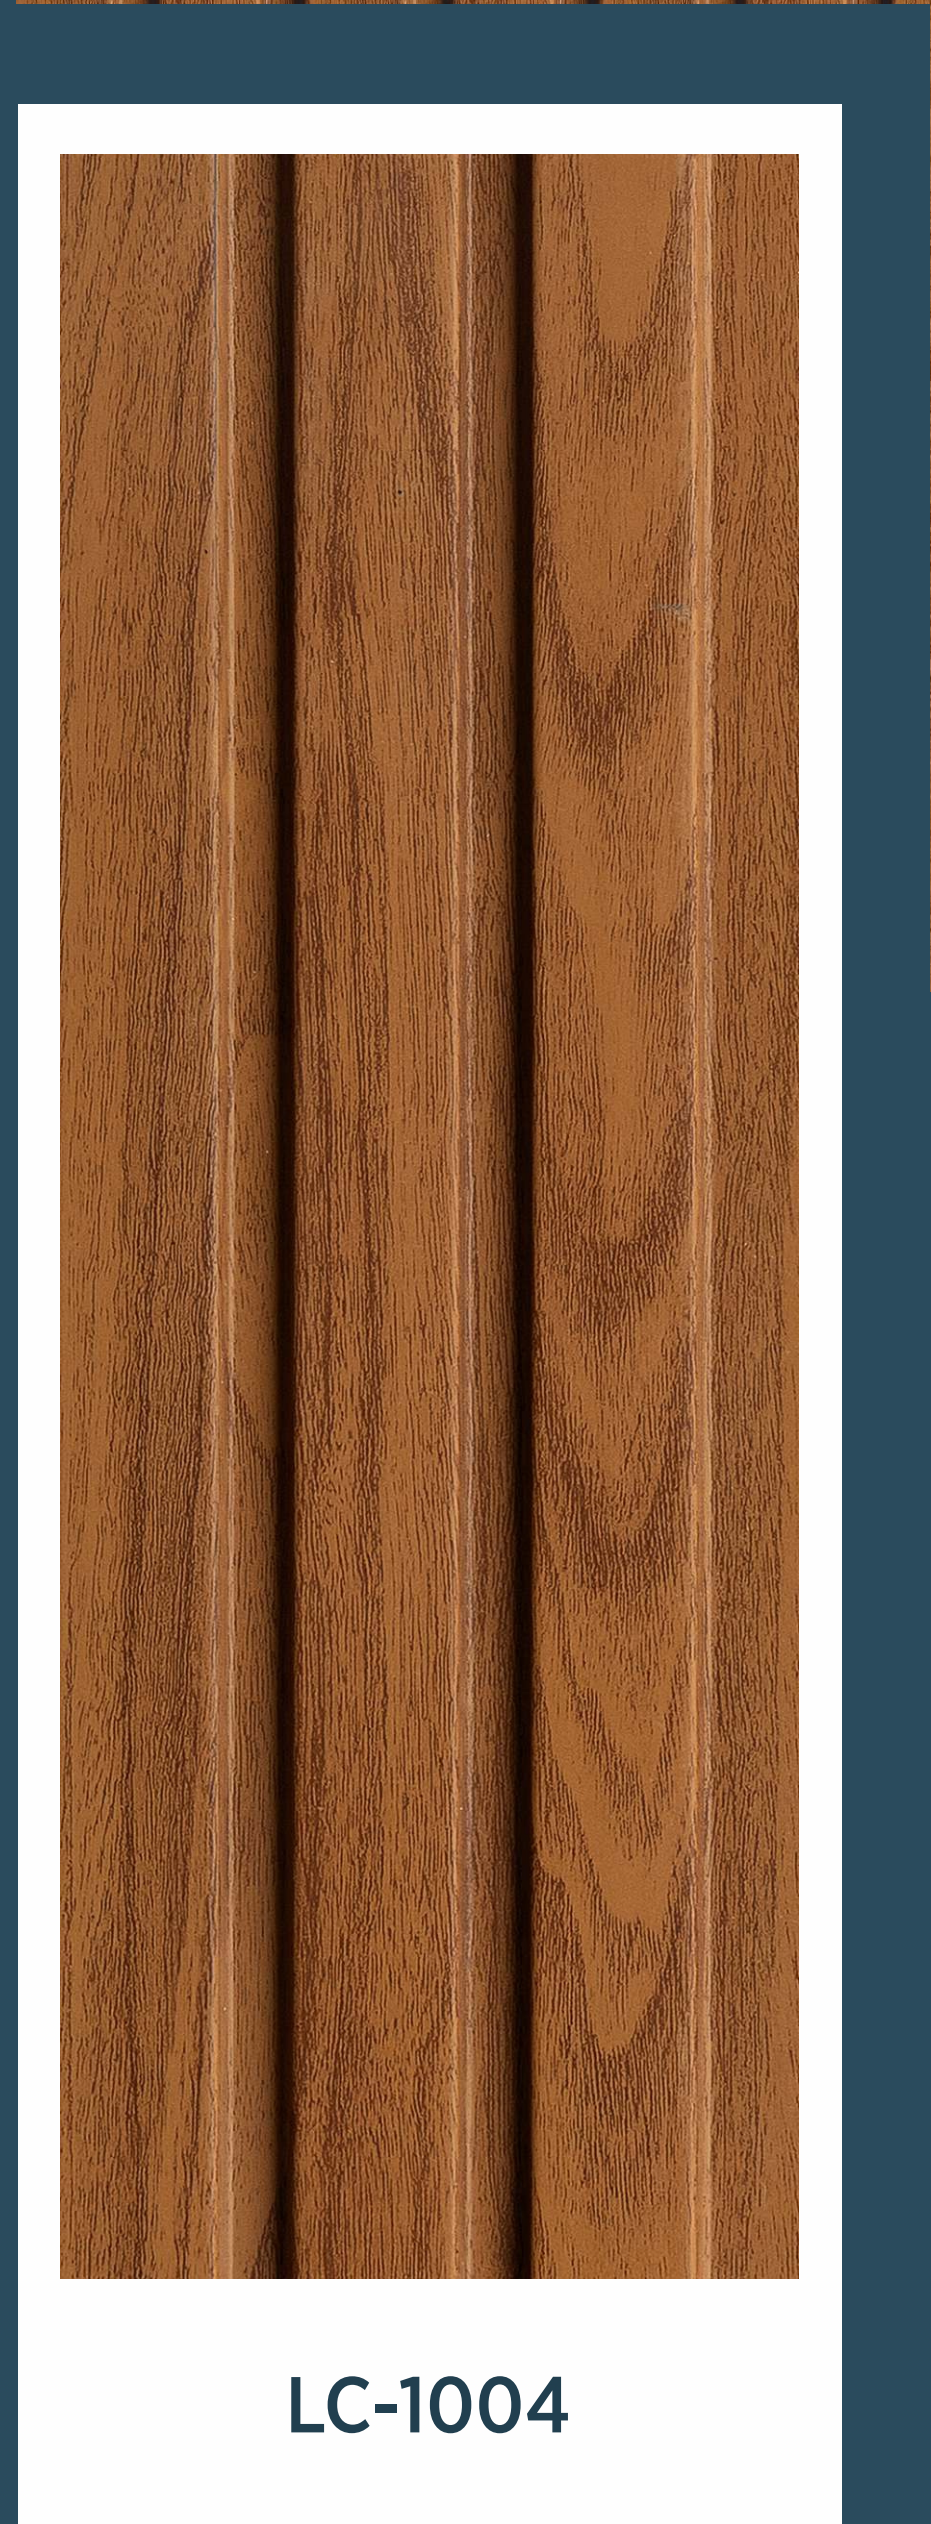

LC-1004

SIZE : 120MM X 2440MM
(CUSTOMIZED UPTO 3660 MM)

THICKNESS : 12MM

LOUVERS

LC-1005

High Density
PS

Seamless &
Ready To Use

Termite
Resistant