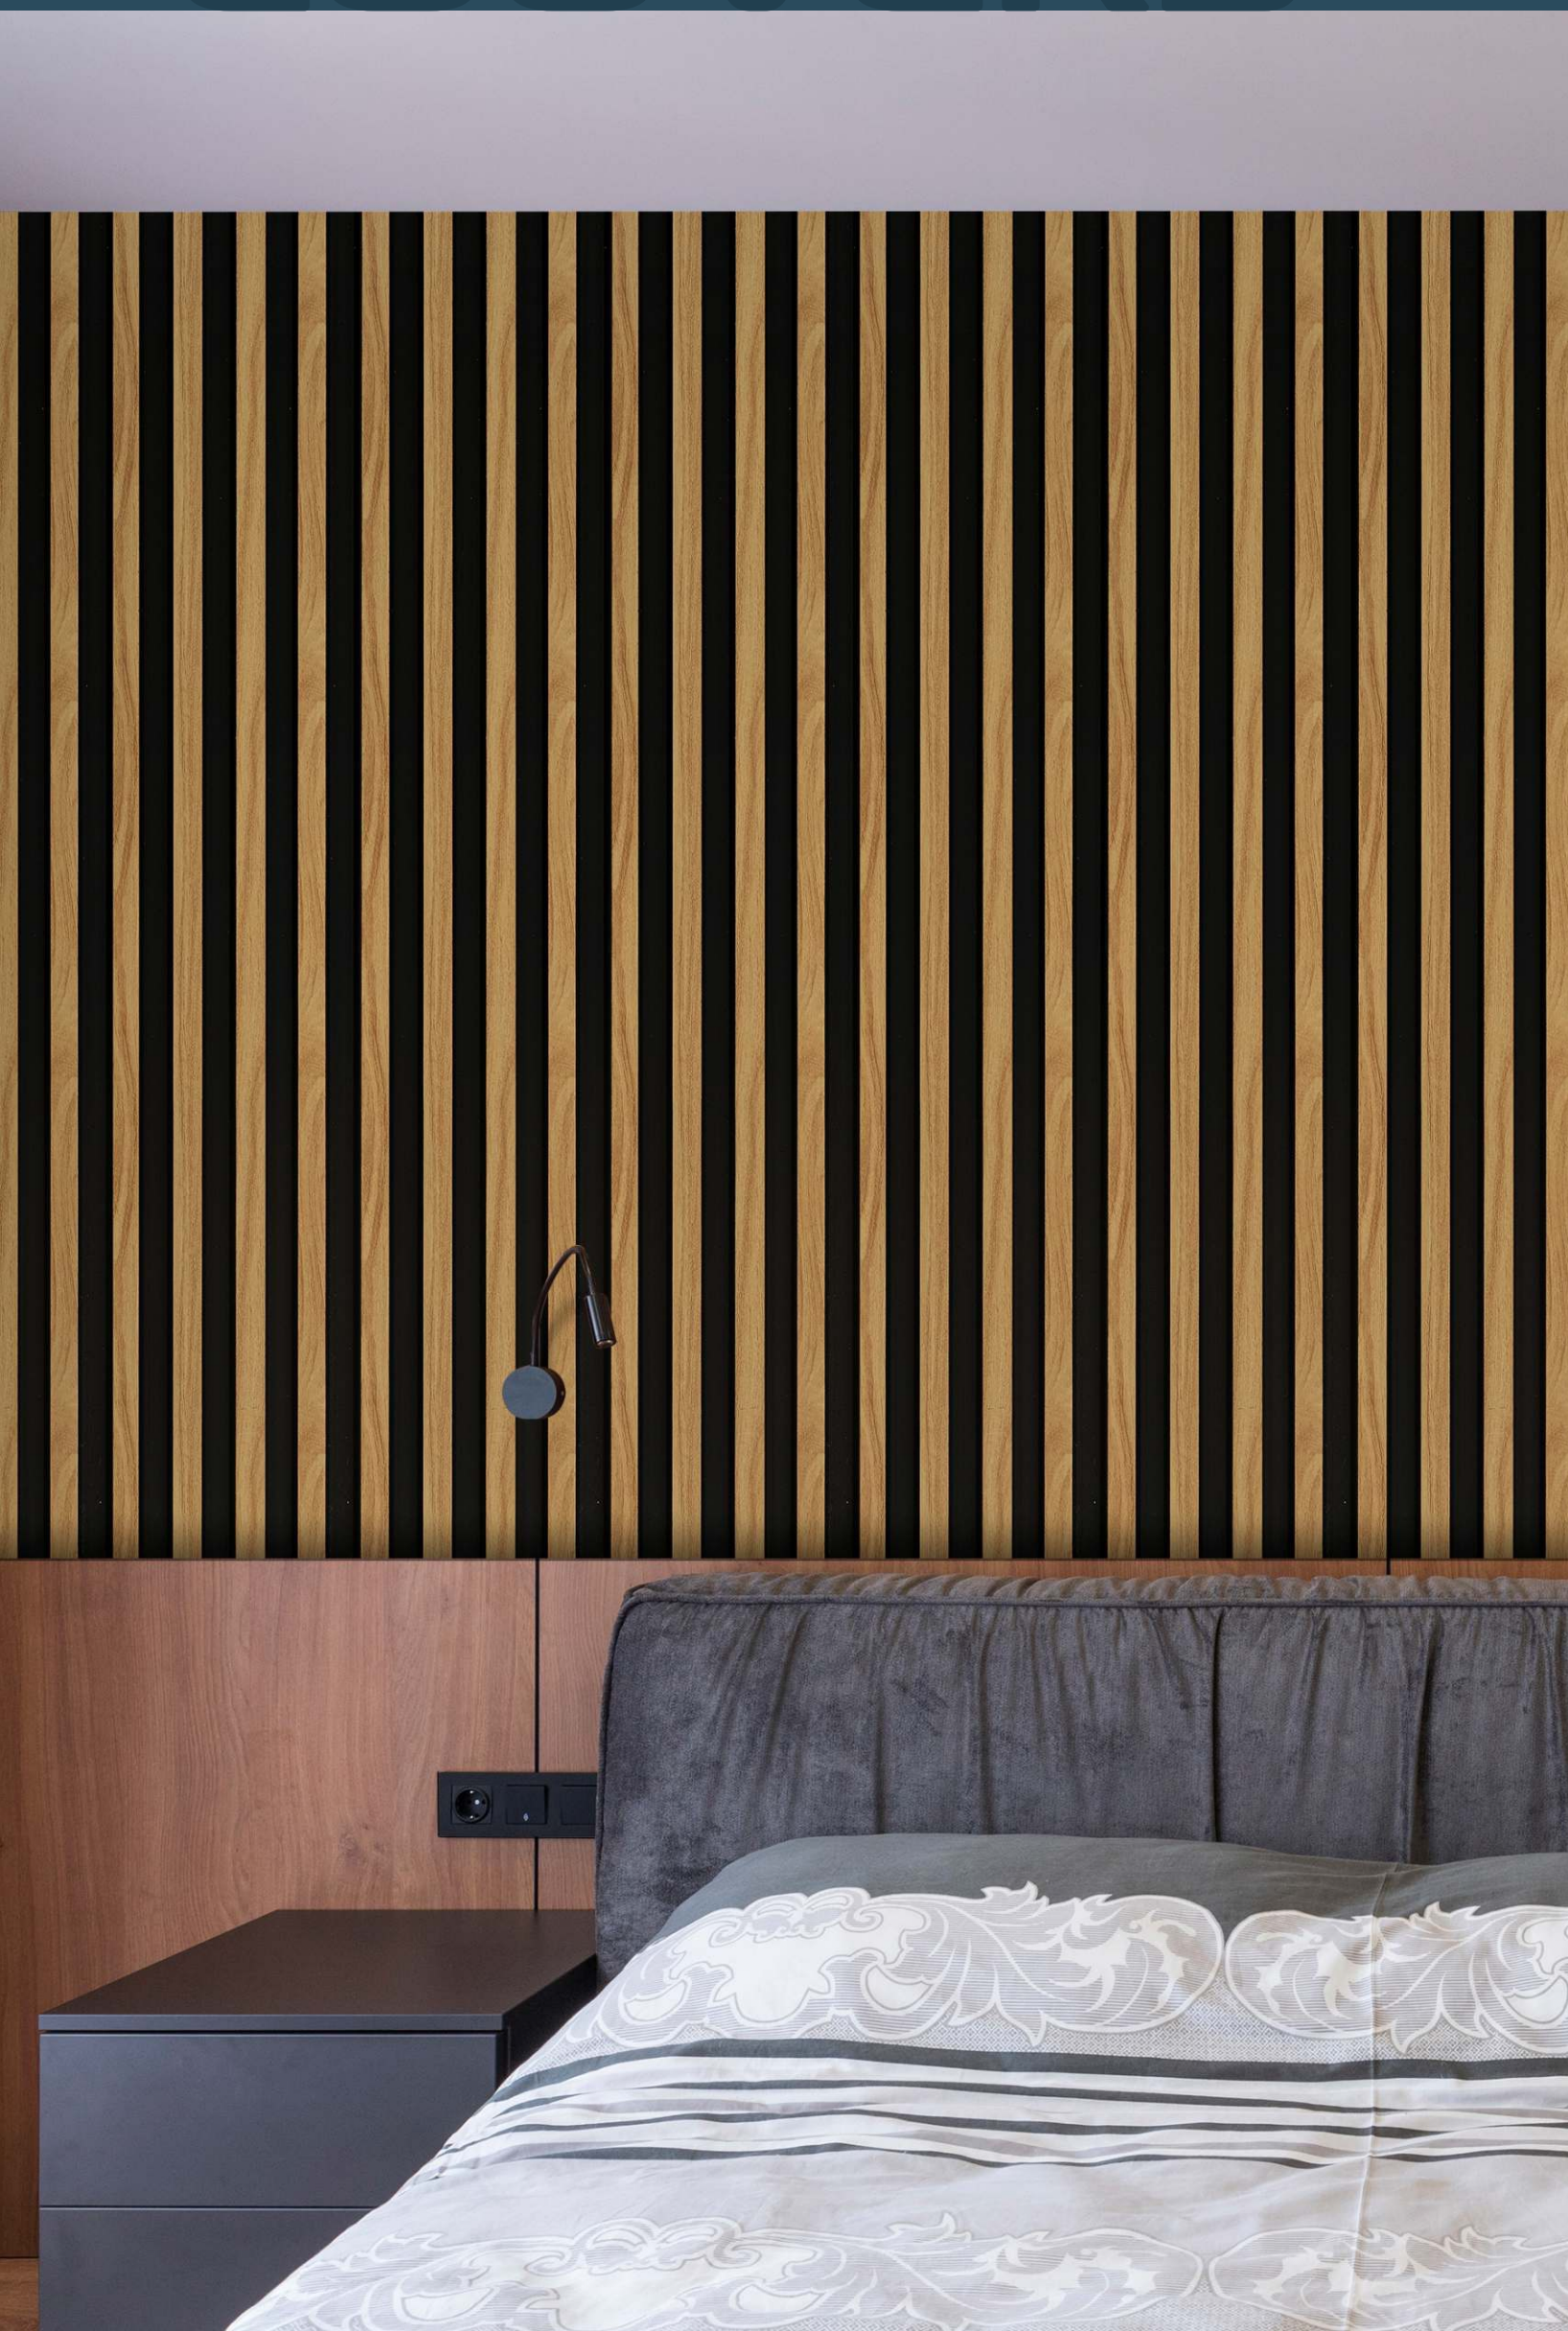

SIZE : 120MM X 2440MM
(CUSTOMIZED UPTO 3660 MM)

THICKNESS : 12MM

LOUVERS

LC-1014

High Density
PS

Seamless &
Ready To Use

Termite
Resistant

Borer
Resistant

100%
Water Resistant

Intricate &
Detailed Designs

Quick
Installation

Real Wood, Veneer,
Marble & Pastel Colors