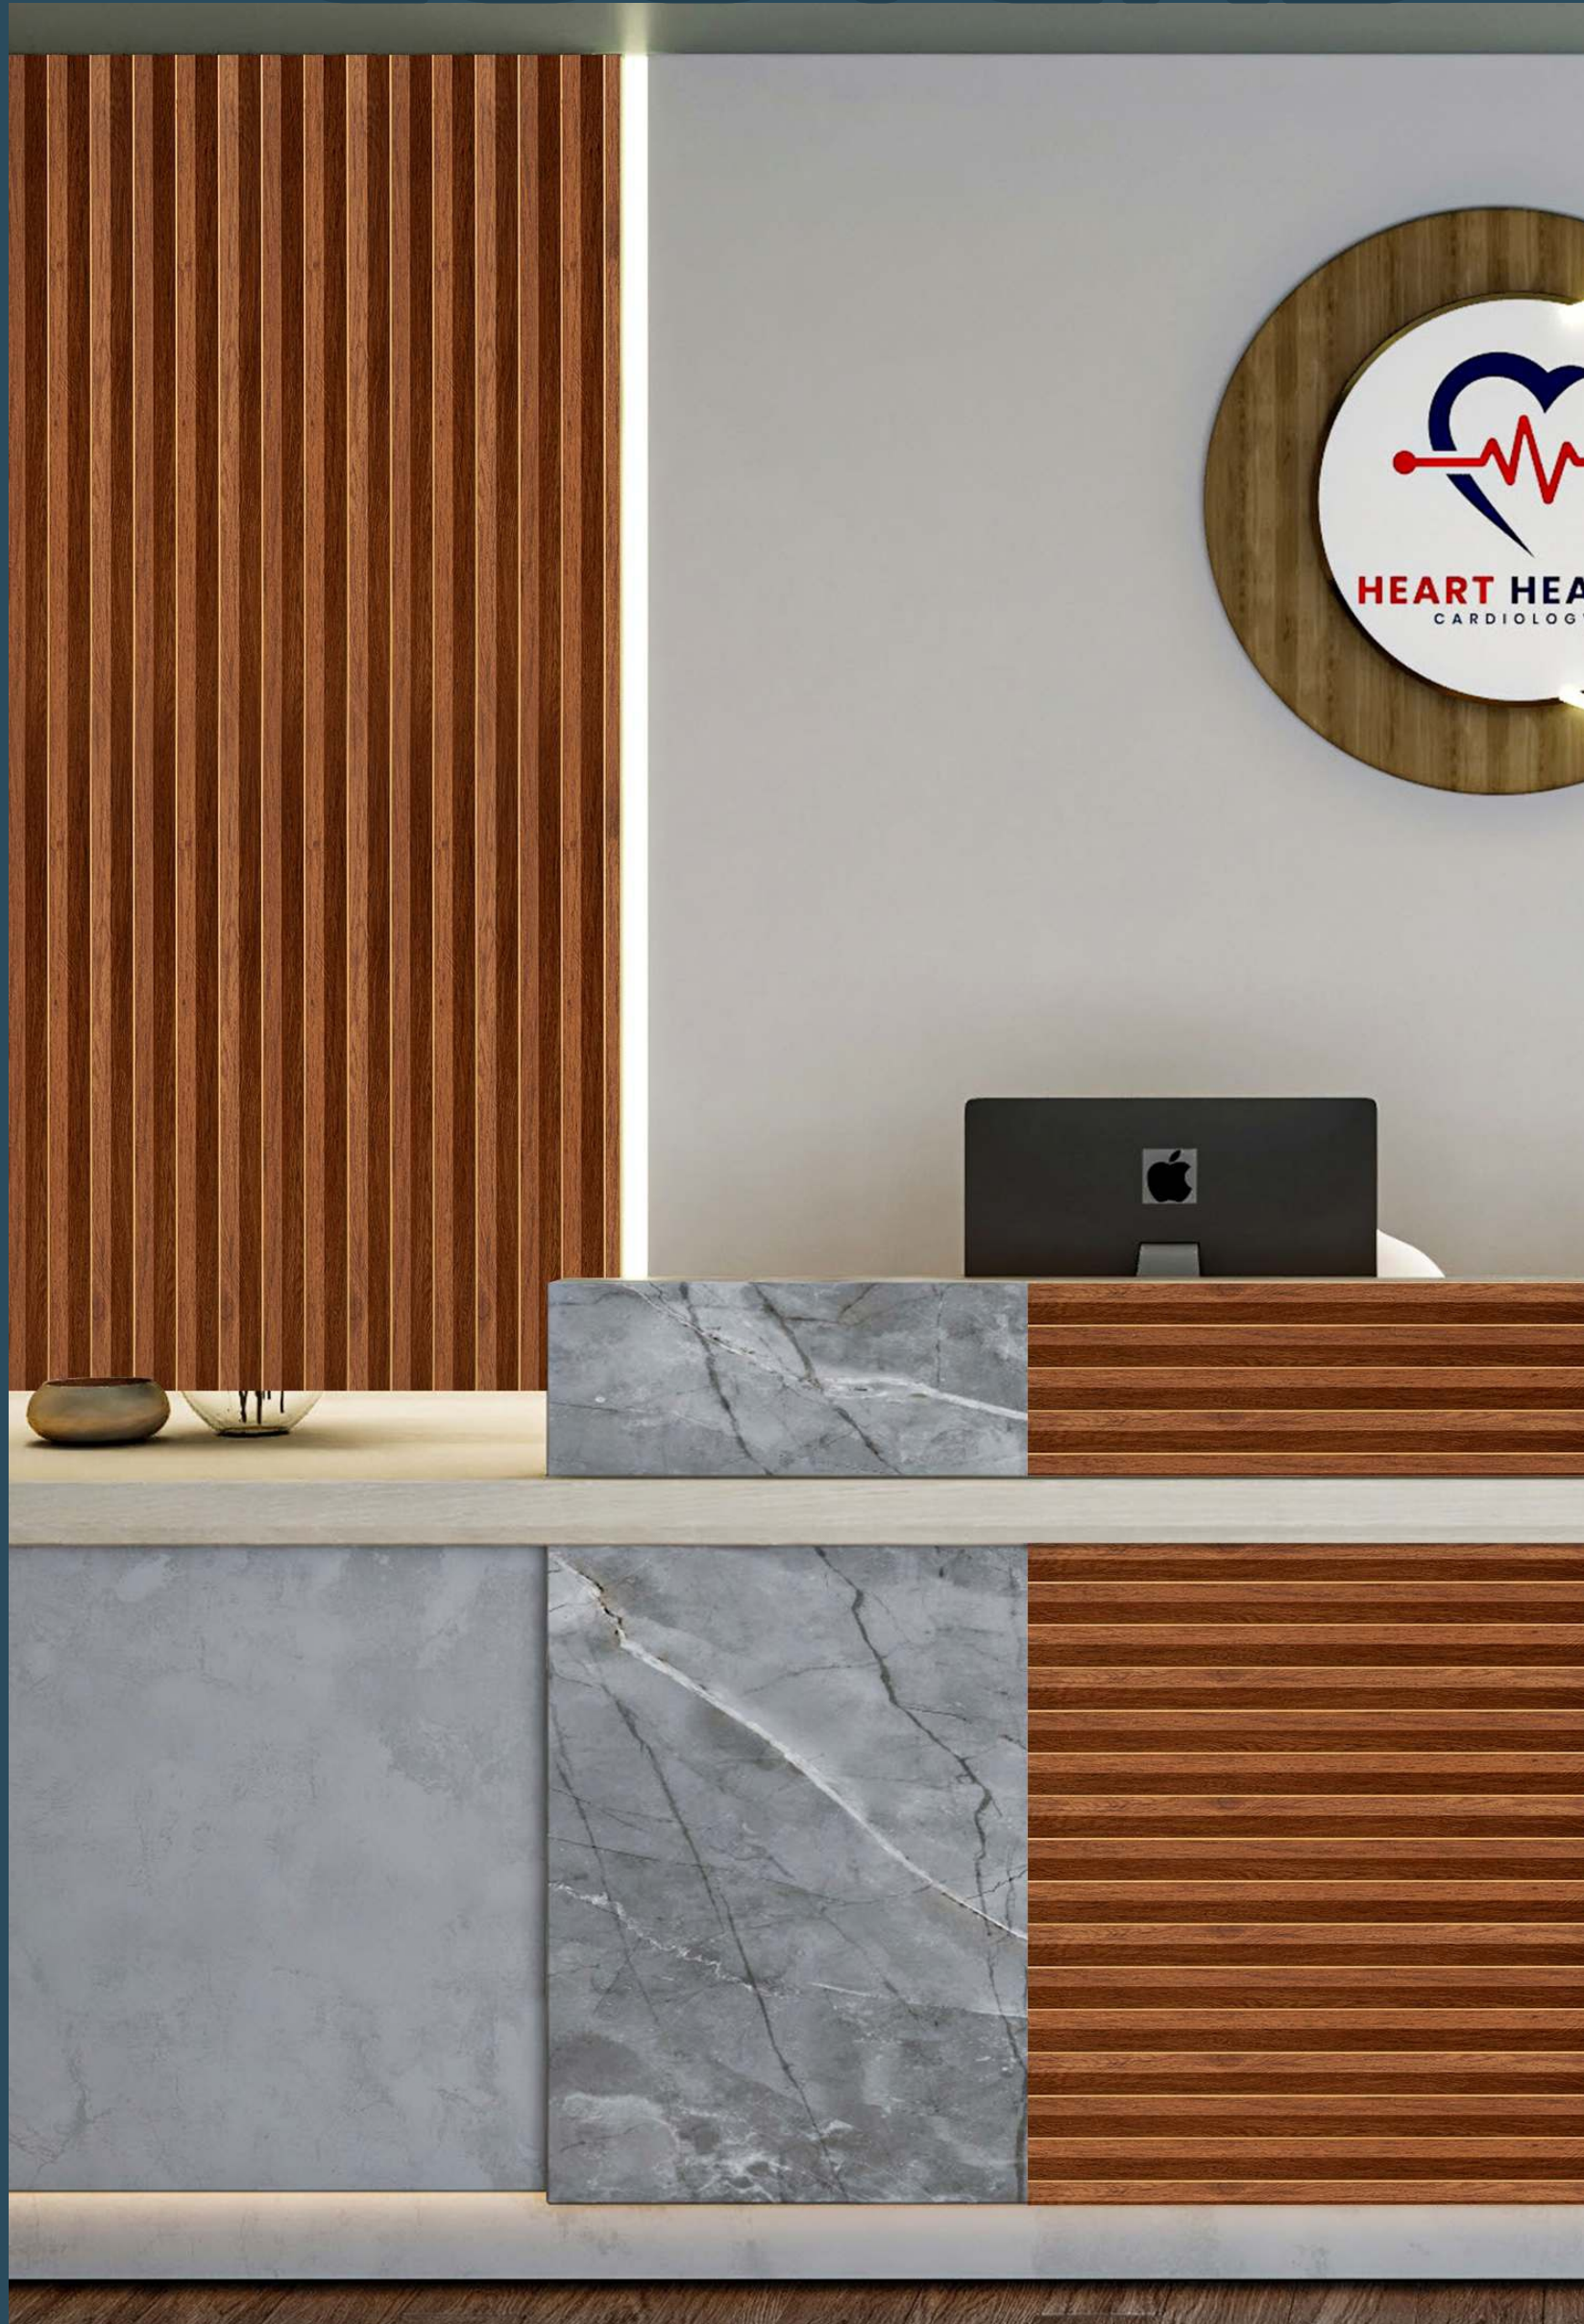

Real Wood, Veneer,
Marble & Pastel Colors

LOUVERS

LC-1016

SIZE : 120MM X 2440MM
(CUSTOMIZED UPTO 3660 MM)

THICKNESS : 12MM

LOUVERS

LC-1017

High Density
PS