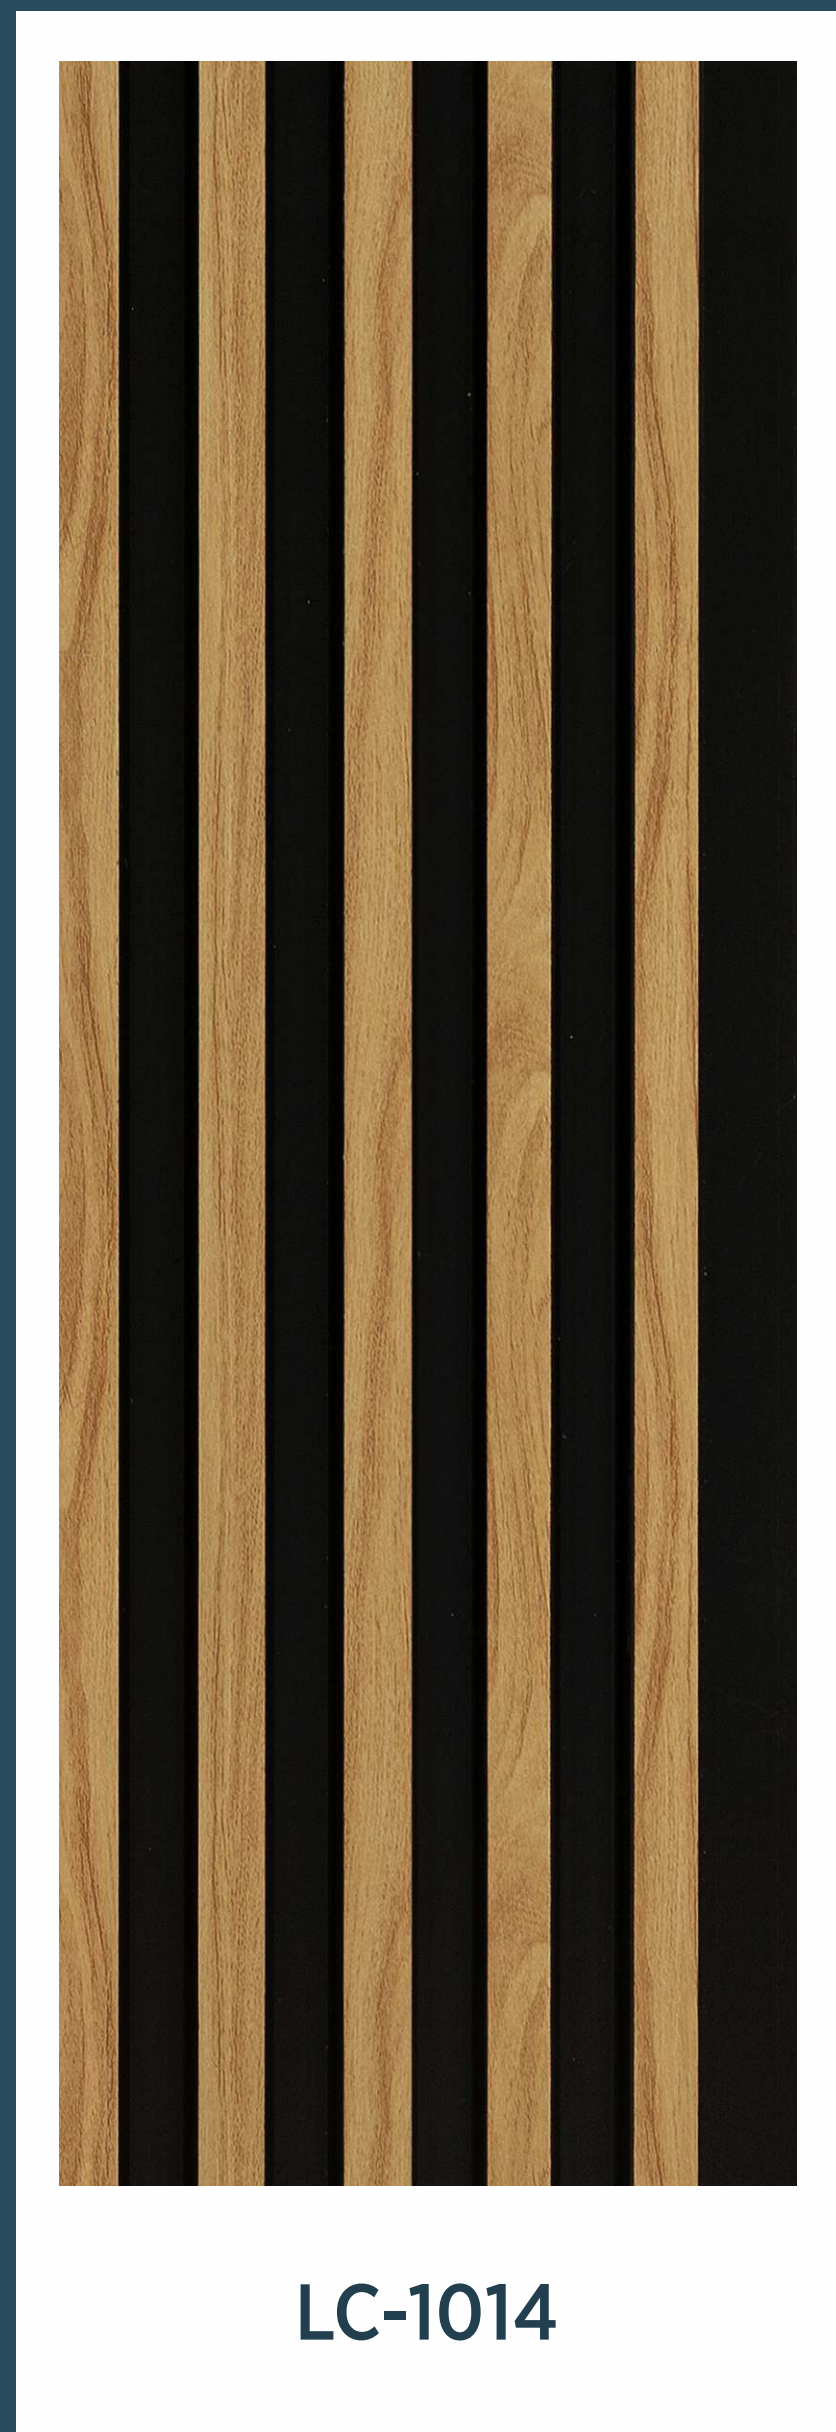

SIZE : 120MM X 2440MM
(CUSTOMIZED UPTO 3660 MM)

THICKNESS : 12MM

LOUVERS

LC-1014

High Density
PS

Seamless &
Ready To Use

Termite
Resistant

Borer
Resistant

100%
Water Resistant

Intricate &
Detailed Designs

Quick
Installation

Real Wood, Veneer,
Marble & Pastel Colors