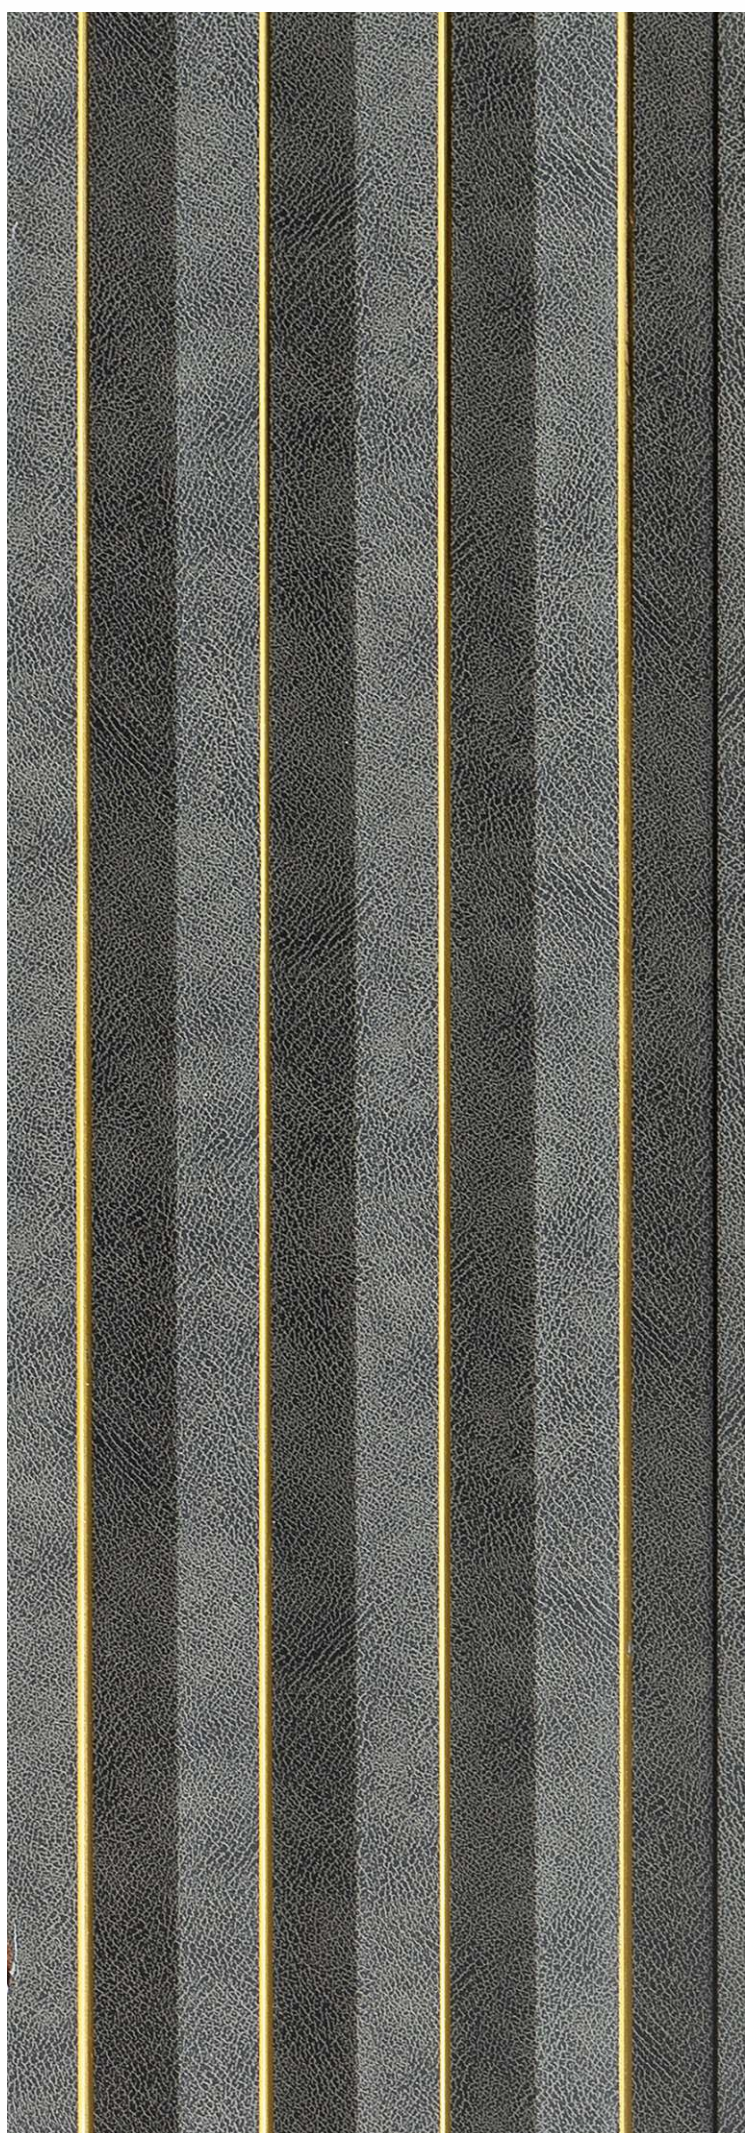

Borer
Resistant

100%
Water Resistant

Intricate &
Detailed Designs

Quick
Installation

Real Wood, Veneer,
Marble & Pastel Colors

LC-1019

LOUVERS

SIZE : 120MM X 2440MM
(CUSTOMIZED UPTO 3660 MM)