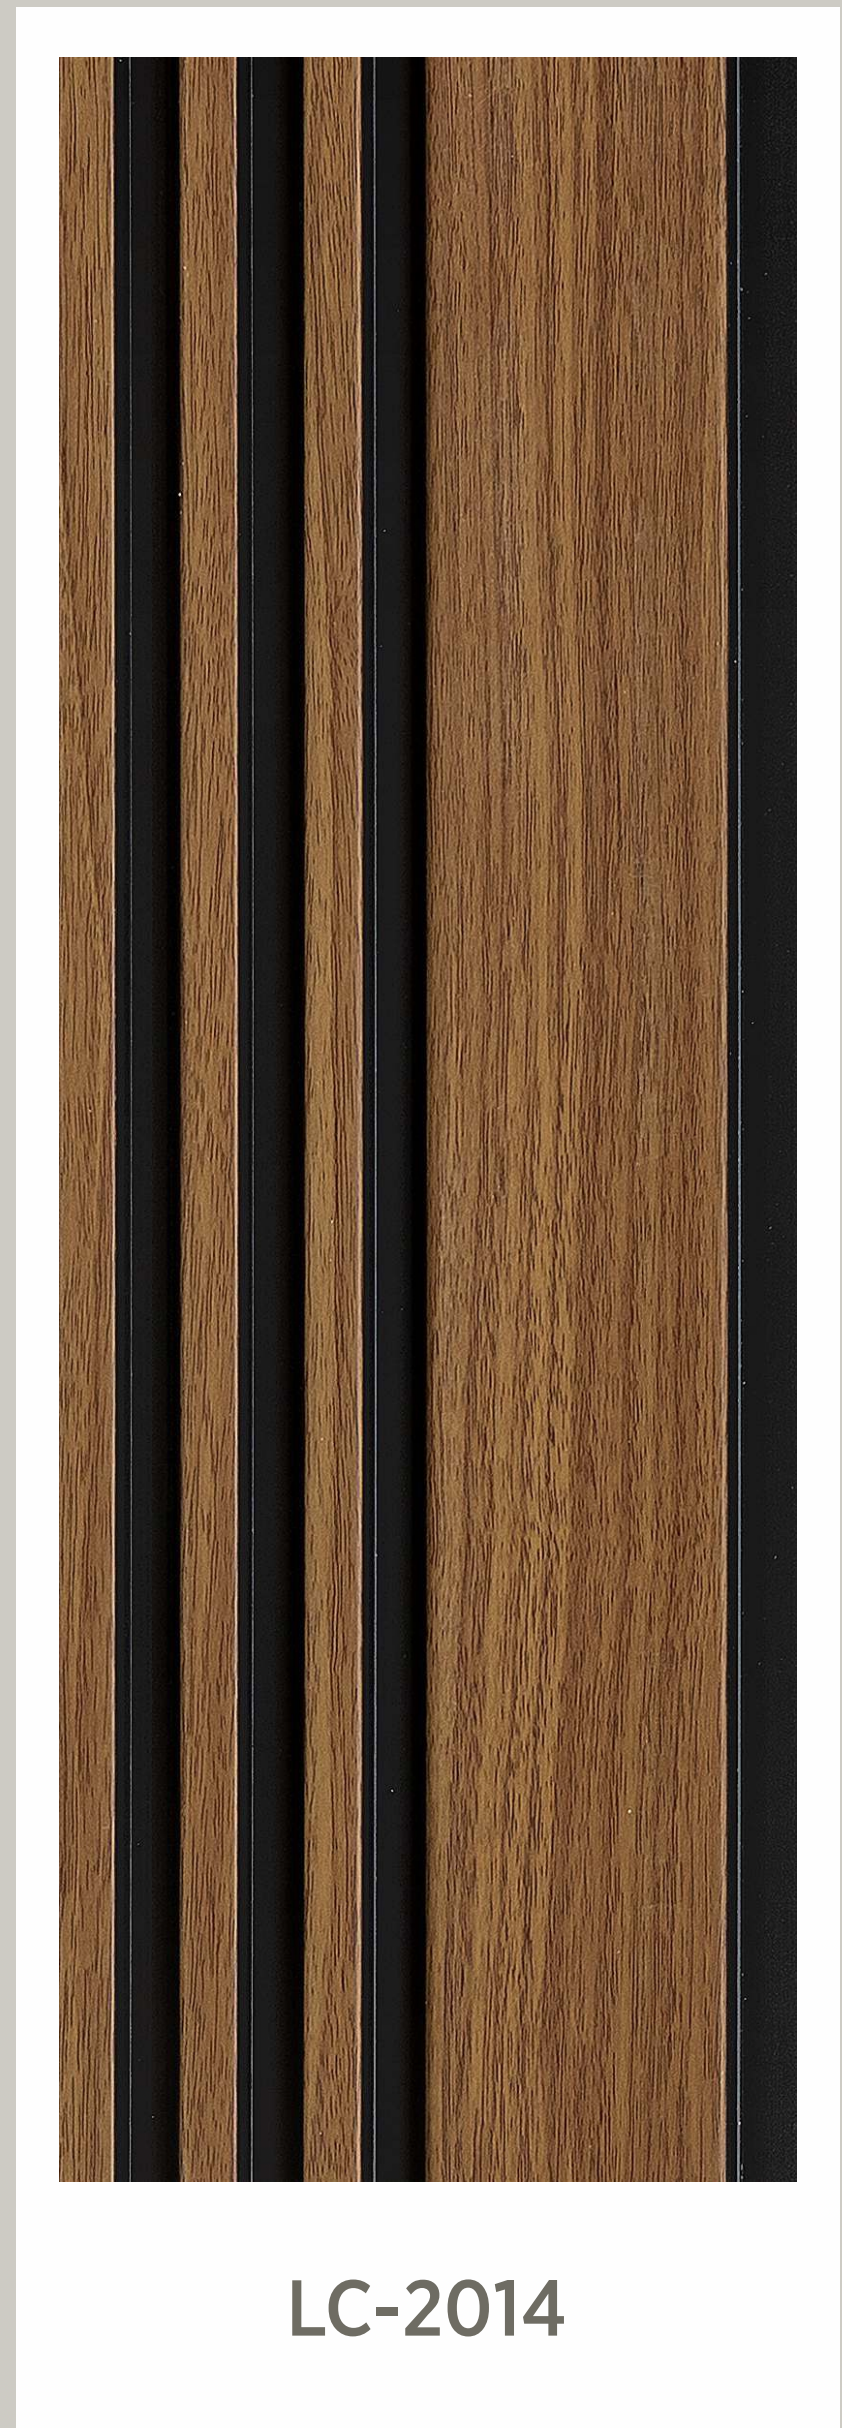

Quick
Installation

Real Wood, Veneer,
Marble & Pastel Colors

SIZE : 120MM X 2440MM
(CUSTOMIZED UPTO 3660 MM)

THICKNESS : 12MM

LOUVERS

LC-2014

High Density
PS

Seamless &
Ready To Use