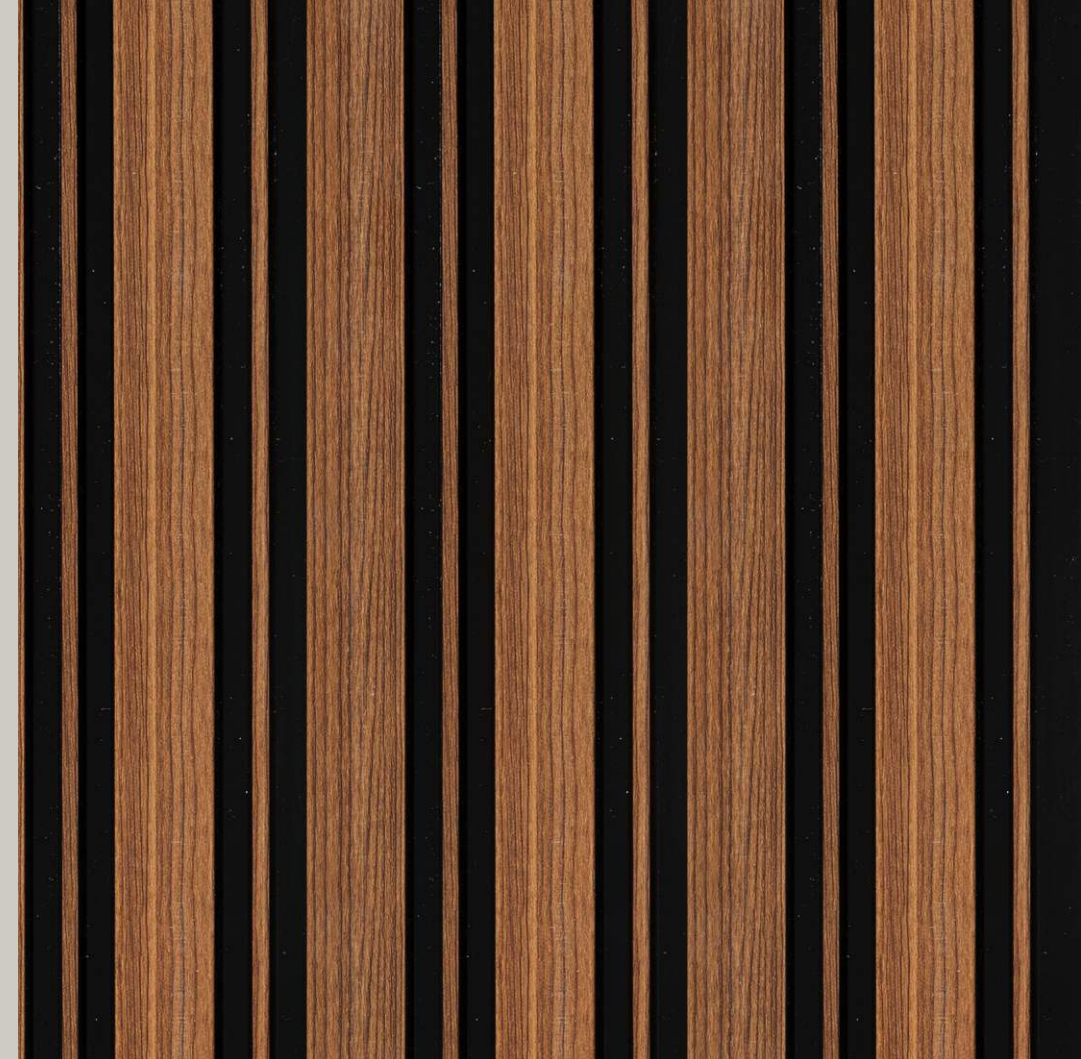

Antovia™
decor

SIZE : 120MM X 2440MM
(CUSTOMIZED UPTO 3660 MM)

THICKNESS : 12MM

High Density
PS

Seamless &
Ready To Use

Termite
Resistant

Borer
Resistant

100%
Water Resistant

Intricate &
Detailed Designs

Quick
Installation

Real Wood, Veneer,
Marble & Pastel Colors

LOUVERS

LC-2024