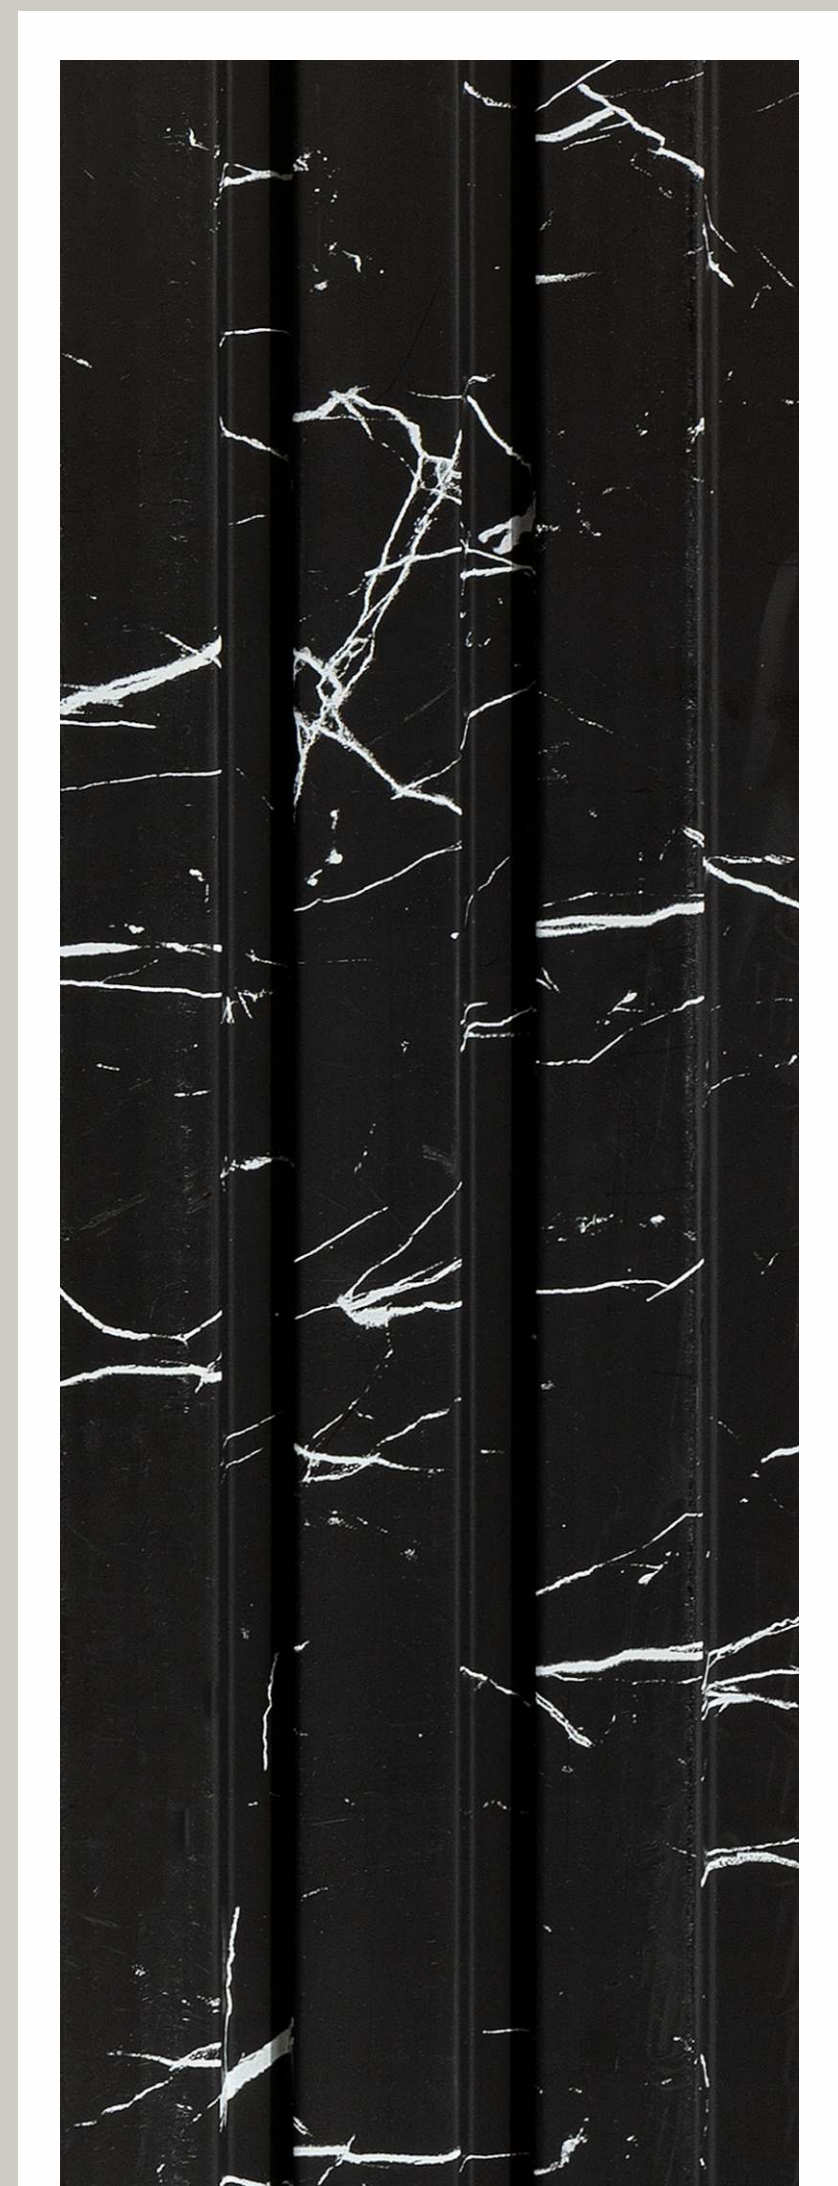

100%
Water Resistant

Intricate &
Detailed Designs

Quick
Installation

Real Wood, Veneer,
Marble & Pastel Colors

LOUVERS

LC-2032

AntoviaTM
decor

8-A, National Highway, At. Timbadi,
Morbi 363 642, Gujarat, India.