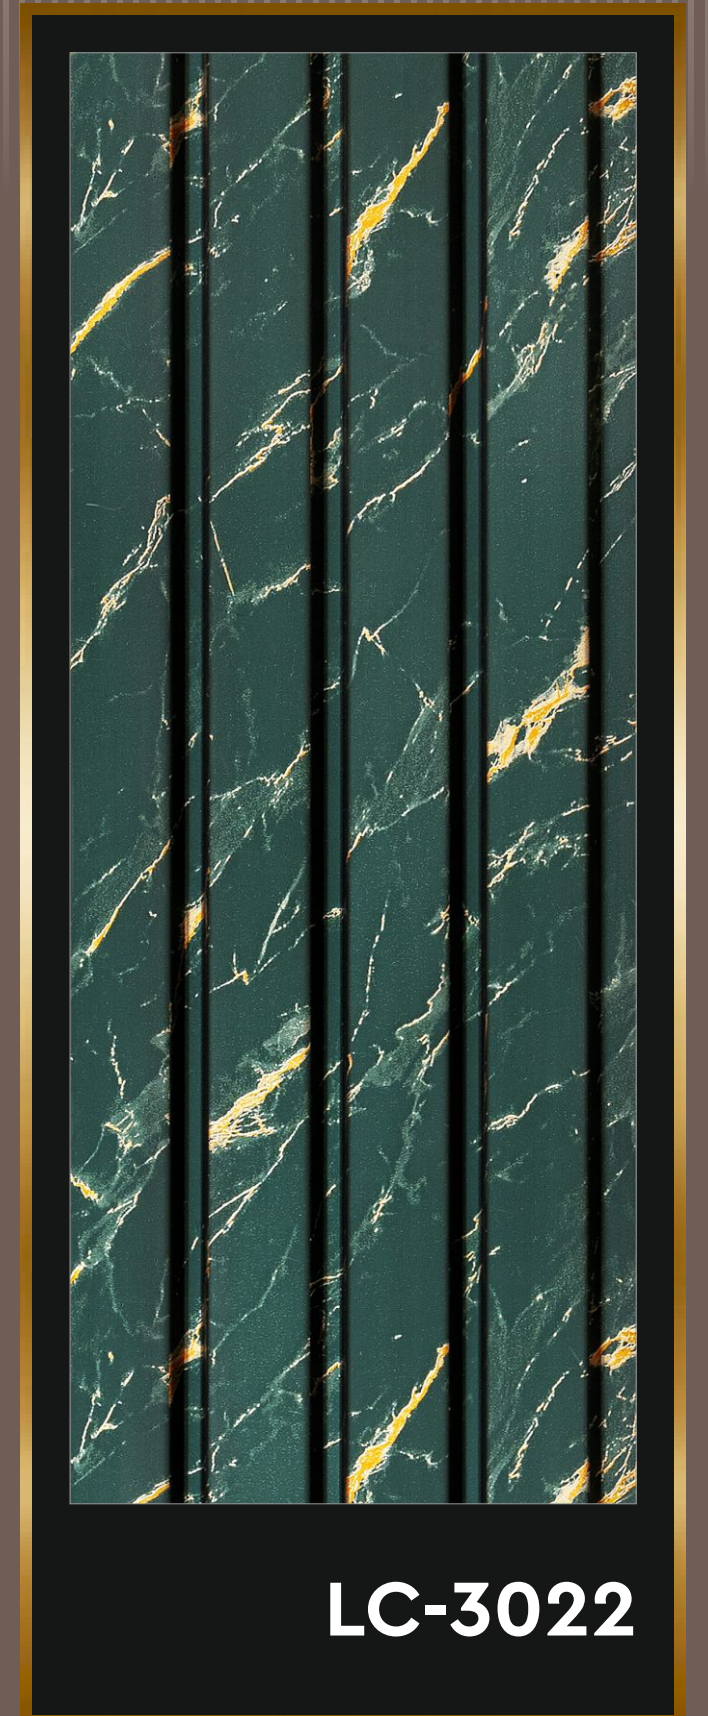

PREMIUM LOUVERS LA CASERO DECORS

LC-3022

High Density
PS

Seamless &
Ready To Use

Termite
Resistant

Borer
Resistant

100%
Water Resistant

Intricate &
Detailed Designs

Quick
Installation

Real Wood, Veneer,
Marble & Pastel Colors