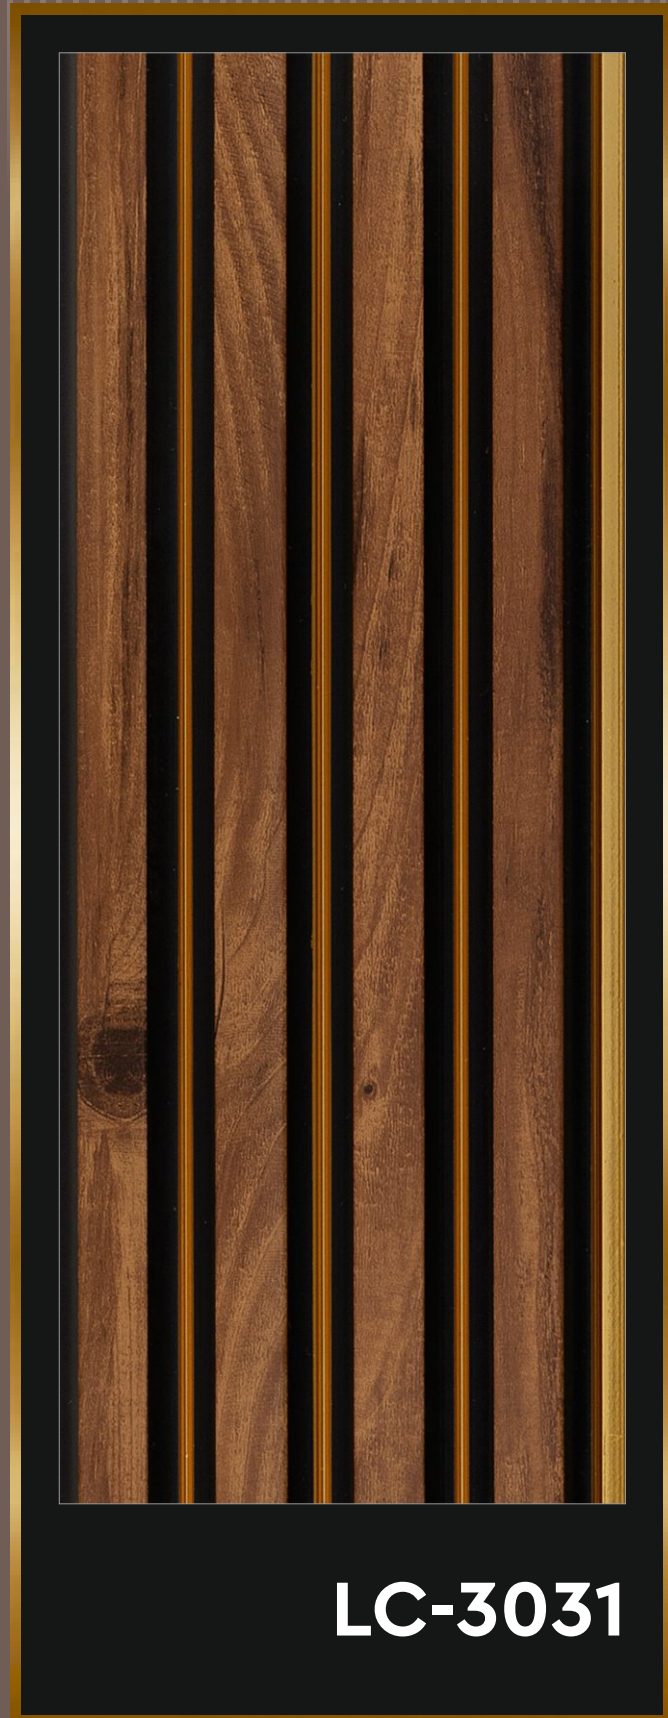

Quick
Installation

Real Wood, Veneer,
Marble & Pastel Colors

PREMIUM LOUVERS LA CASERO DECORS

High Density
PS

Seamless &
Ready To Use

Termite
Resistant

Borer
Resistant

100%
Water Resistant

Intricate &
Detailed Designs

Quick
Installation

Real Wood, Veneer,
Marble & Pastel Colors

SIZE: 120MMX 2440MM
(CUSTOMIZED UPTO 3660 MM)
THICKNESS :12MM

Antovia™
decor

PREMIUM LOUVERS LA CASERO DECORS

High Density
PS

Seamless &
Ready To Use

Termite
Resistant

Borer
Resistant

100%
Water Resistant

Intricate &
Detailed Designs

Quick
Installation

Real Wood, Veneer,
Marble & Pastel Colors

Antovia™
decor