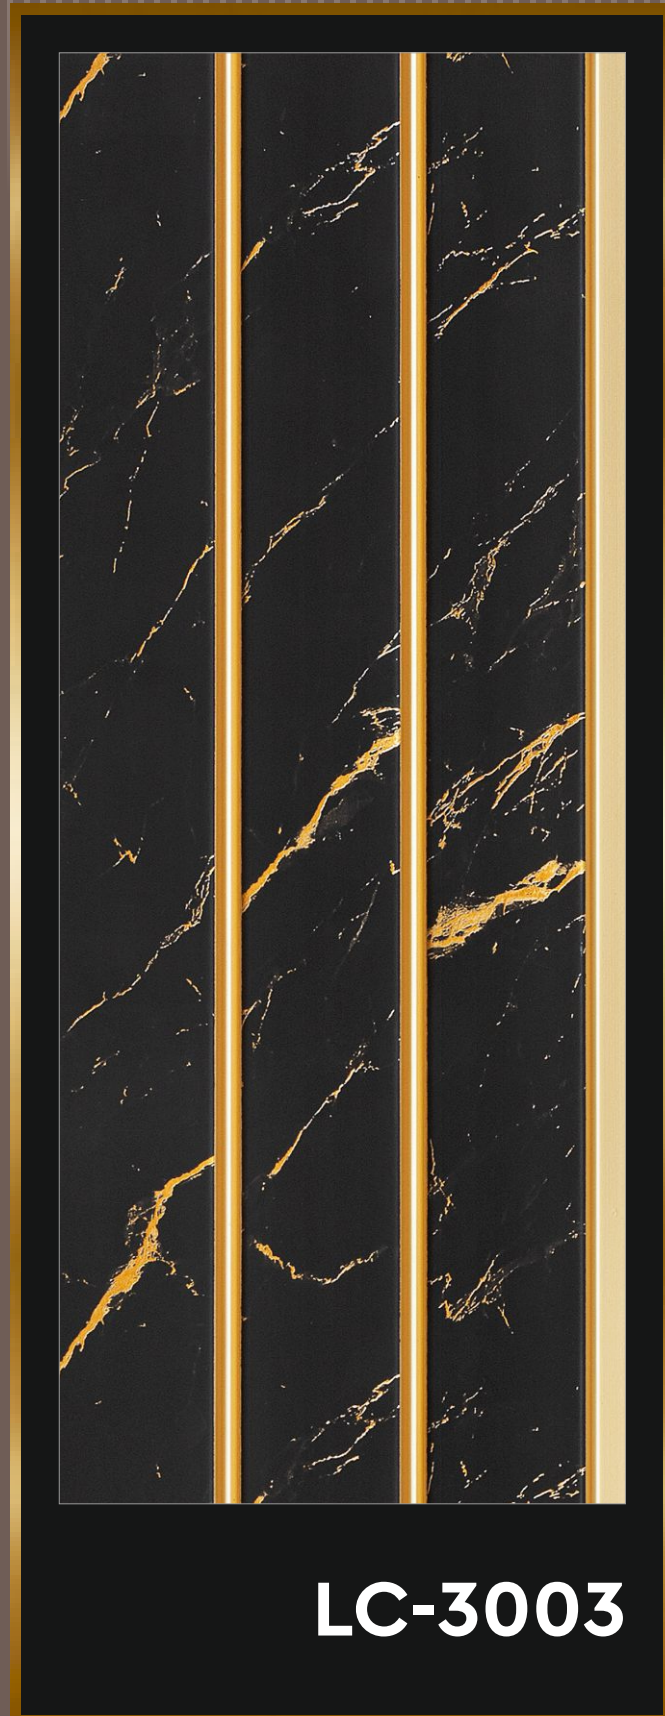

Intricate &
Detailed Designs

Quick
Installation

Real Wood, Veneer,
Marble & Pastel Colors

SIZE: 120MMX 2440MM
(CUSTOMIZED UPTO 3660 MM)
THICKNESS :12MM

Antovia™
decor

PREMIUM LOUVERS LA CASERO DECORS

High Density
PS