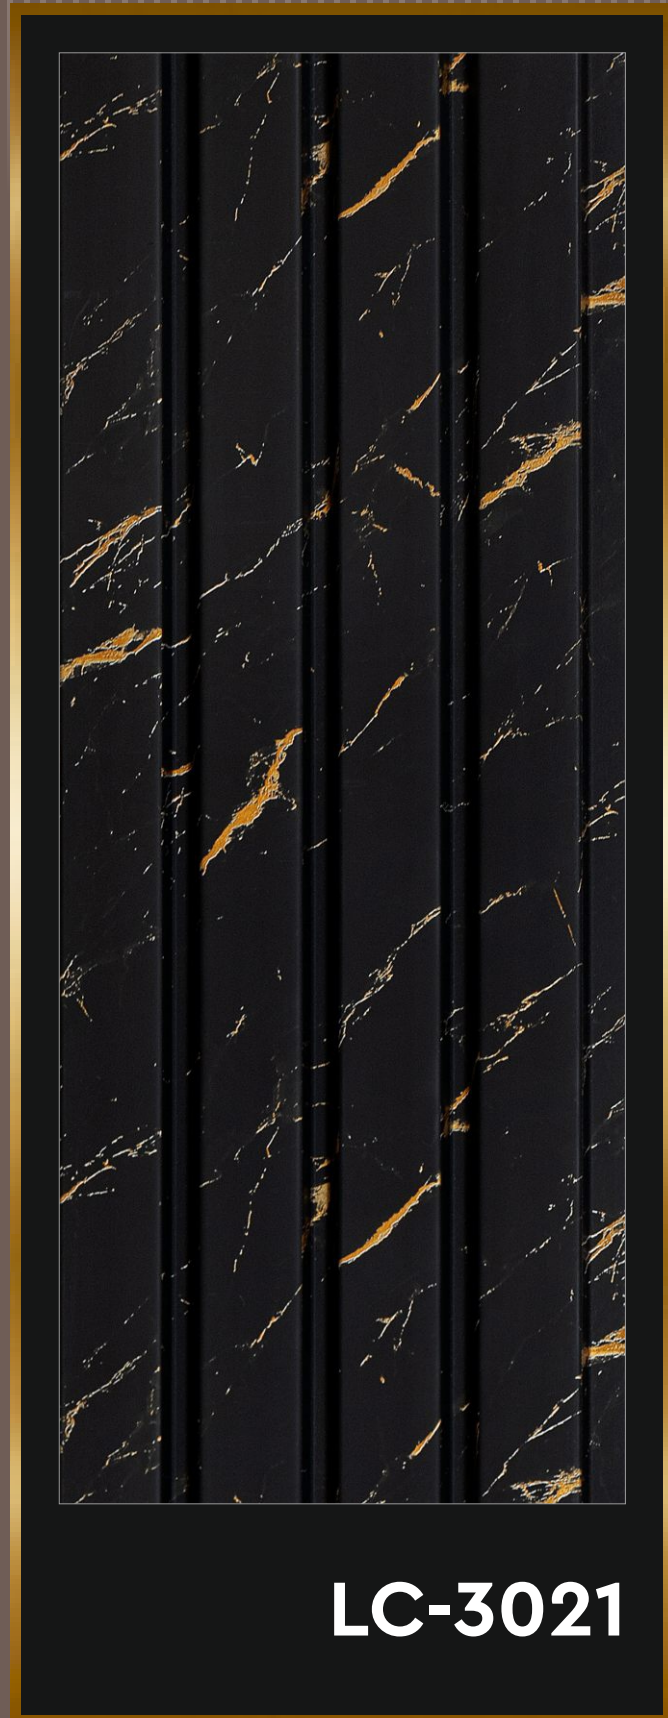

SIZE: 120MMX 2440MM
(CUSTOMIZED UPTO 3660 MM)
THICKNESS :12MM

Antovia™
decor

PREMIUM LOUVERS LA CASERO DECORS

High Density
PS

Seamless &
Ready To Use

Termite
Resistant

Borer
Resistant

100%
Water Resistant

Intricate &
Detailed Designs

Quick
Installation

Real Wood, Veneer,
Marble & Pastel Colors