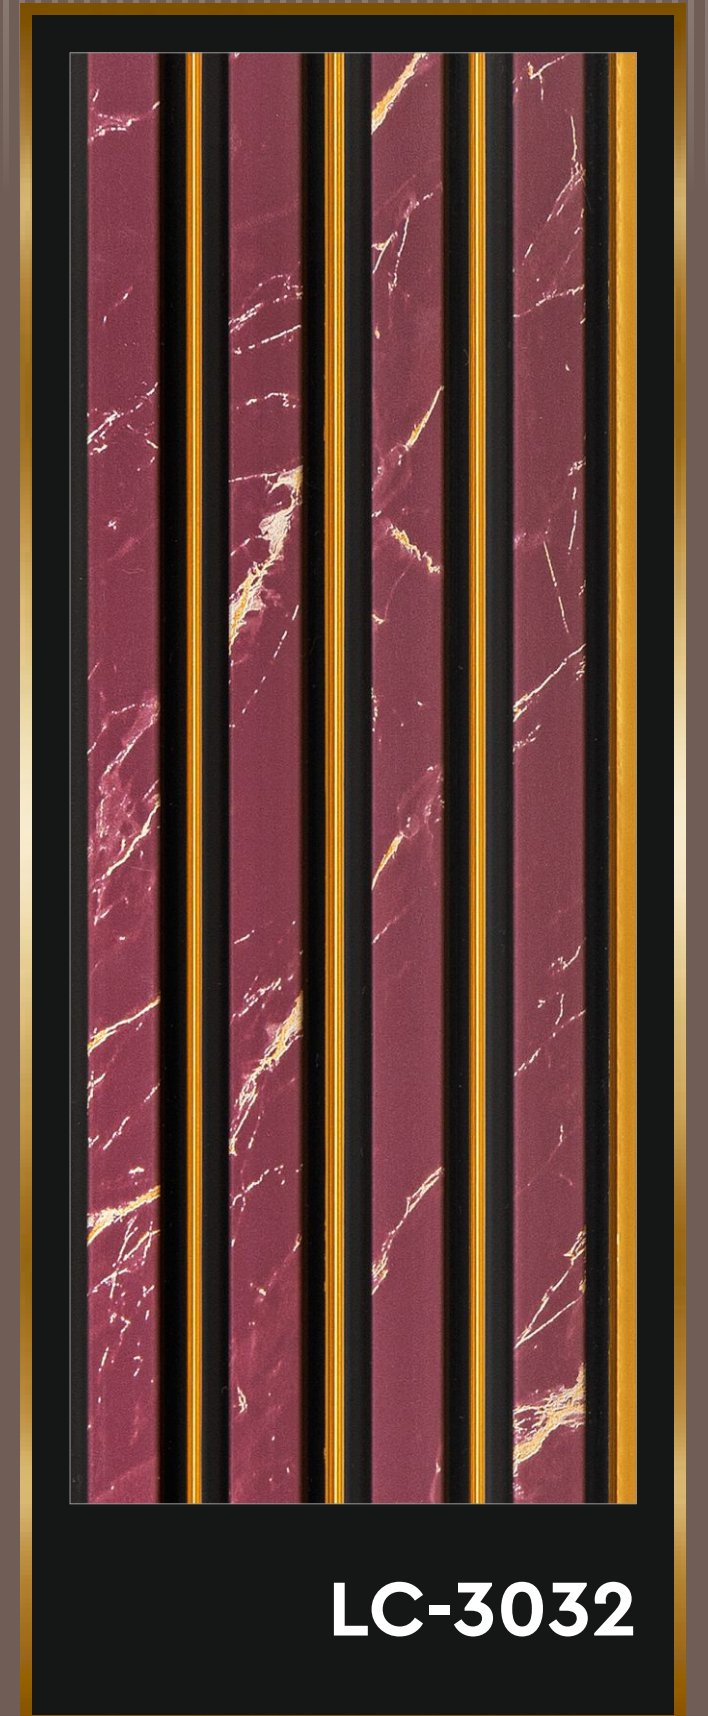

Antovia™
decor

SIZE: 120MMX 2440MM
(CUSTOMIZED UPTO 3660 MM)
THICKNESS :12MM

PREMIUM LOUVERS LA CASERO DECORS

High Density
PS

Seamless &
Ready To Use

Termite
Resistant

Borer
Resistant

100%
Water Resistant

Intricate &
Detailed Designs

Quick
Installation

Real Wood, Veneer,
Marble & Pastel Colors