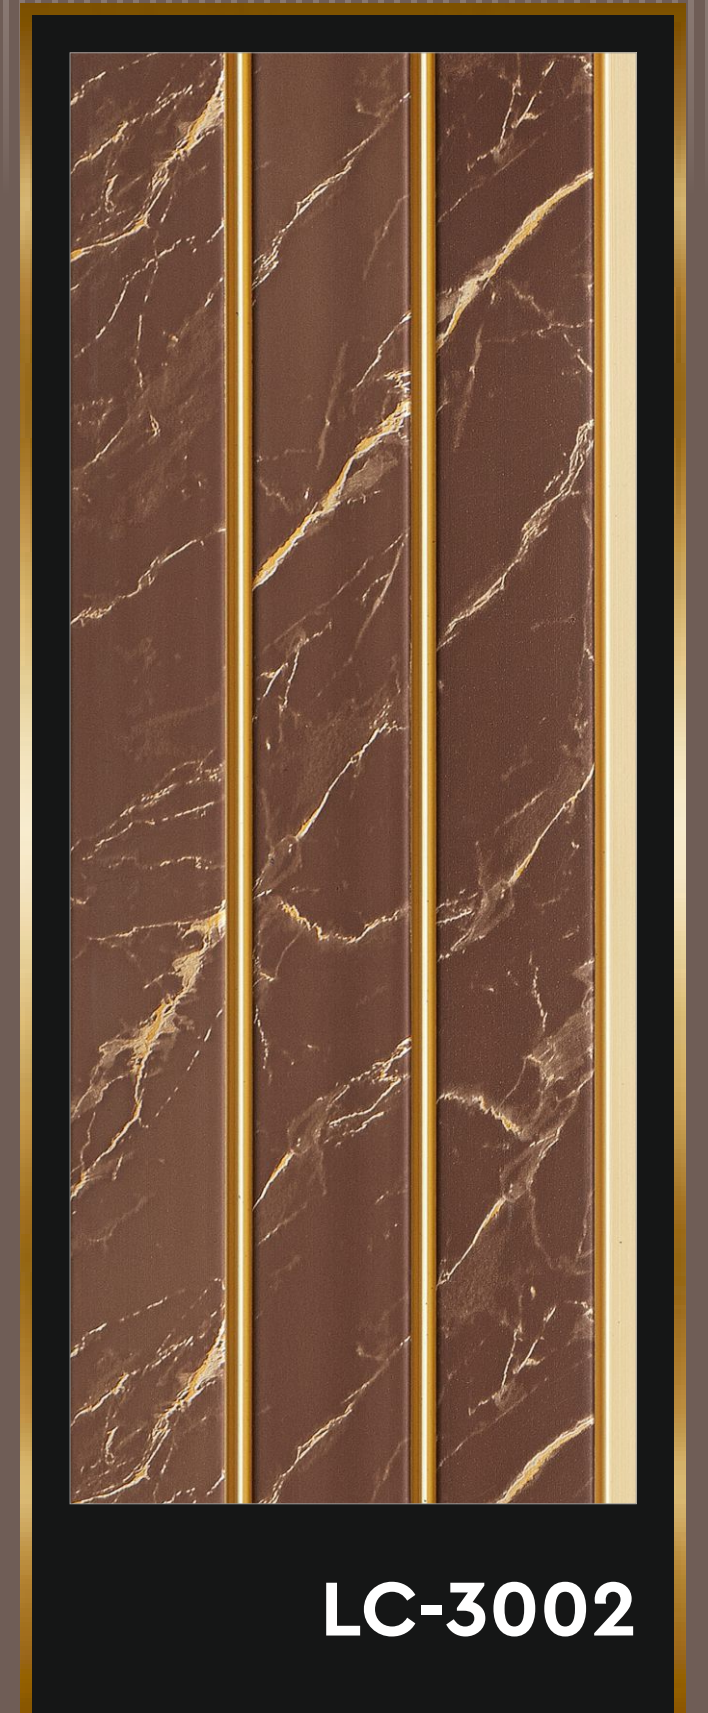

PREMIUM LOUVERS LA CASERO DECORS

LC-3002

High Density
PS

Seamless &
Ready To Use

Termite
Resistant

Borer
Resistant

100%
Water Resistant

Intricate &
Detailed Designs

Quick
Installation

Real Wood, Veneer,
Marble & Pastel Colors