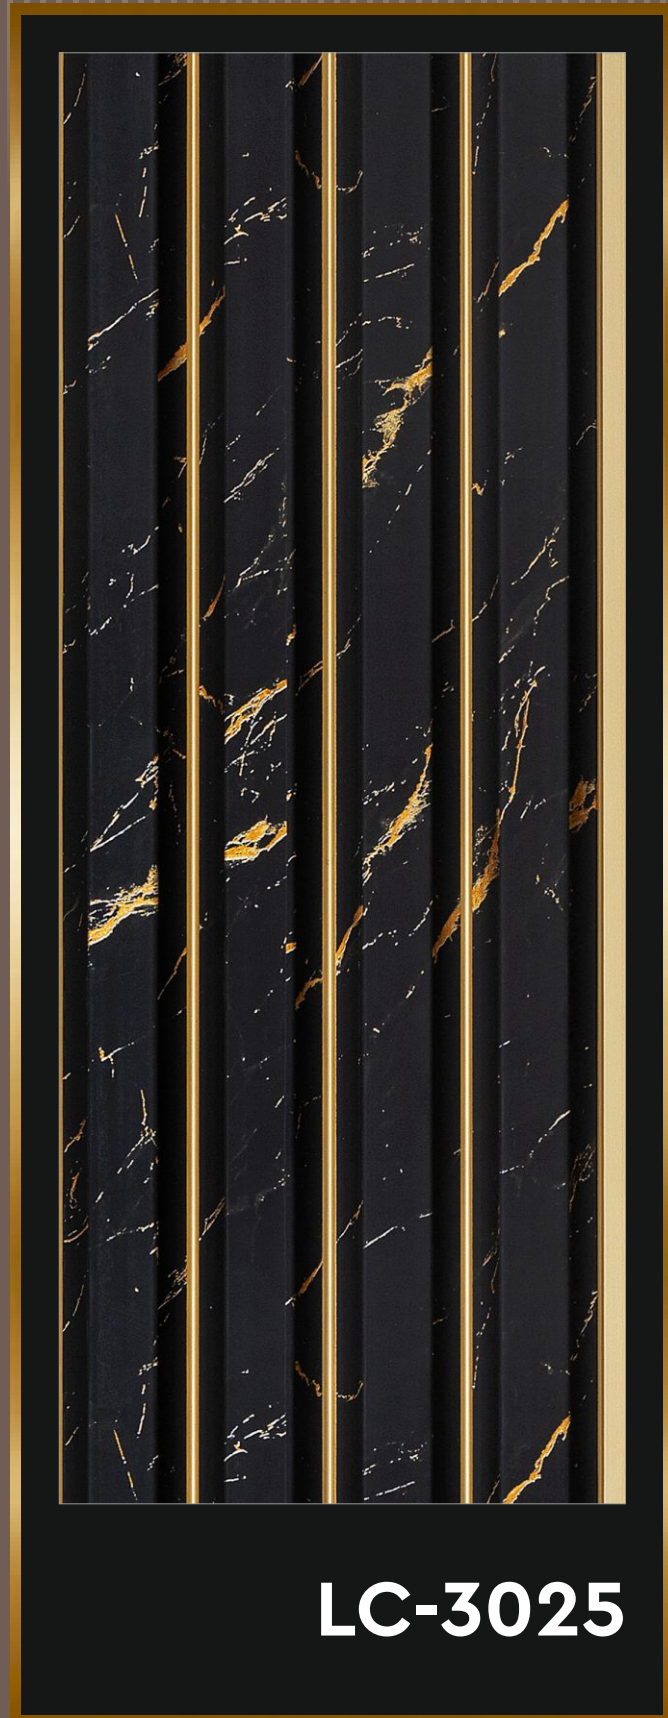

Quick
Installation

Real Wood, Veneer,
Marble & Pastel Colors

SIZE: 120MMX 2440MM
(CUSTOMIZED UPTO 3660 MM)
THICKNESS :12MM

Antovia™
decor

PREMIUM LOUVERS LA CASERO DECORS

High Density
PS

Seamless &
Ready To Use