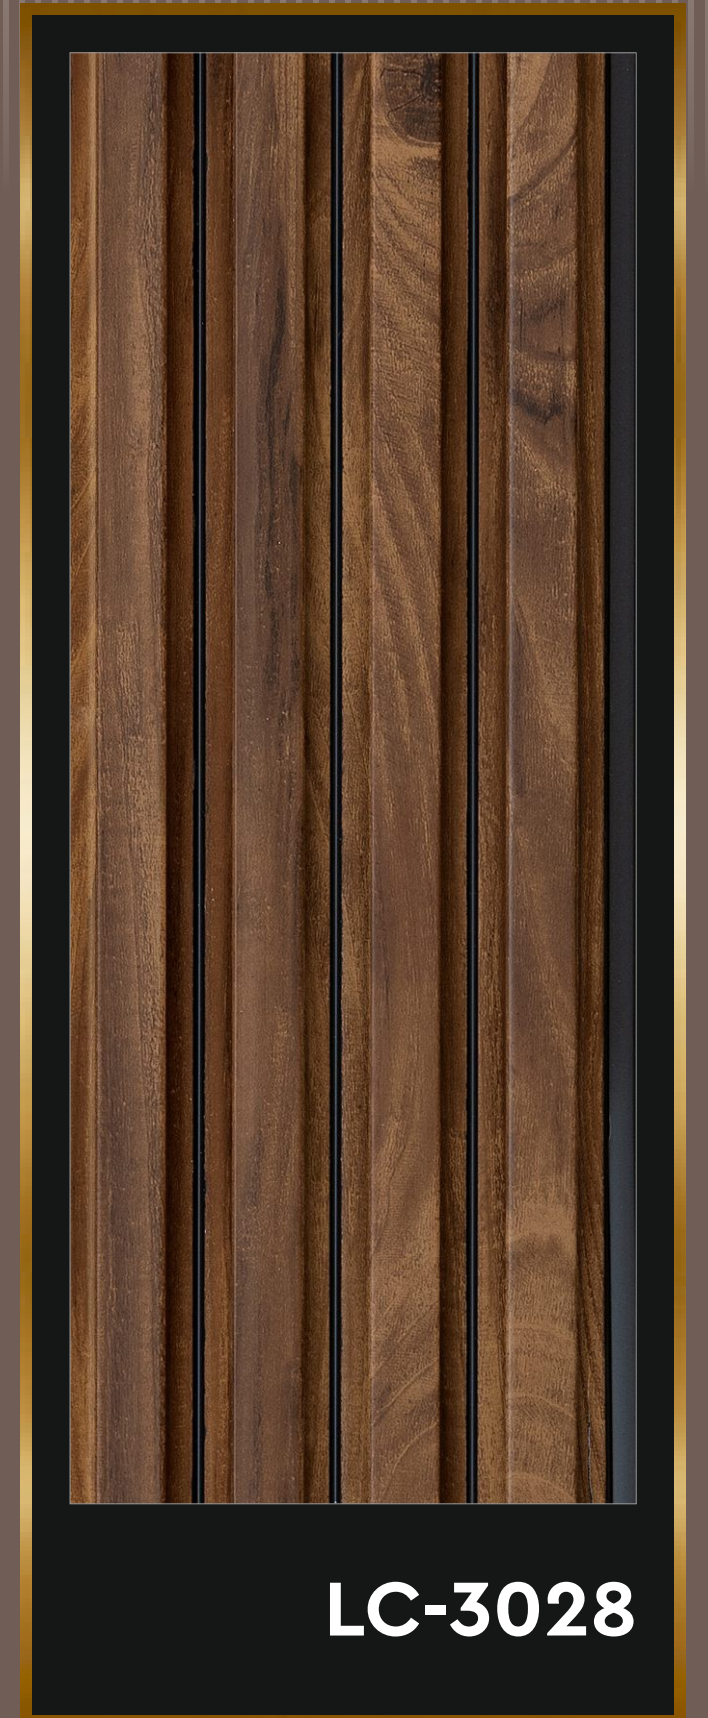

100%
Water Resistant

Intricate &
Detailed Designs

Quick
Installation

Real Wood, Veneer,
Marble & Pastel Colors

PREMIUM LOUVERS LA CASERO DECORS

LC-3028

High Density
PS

Seamless &
Ready To Use