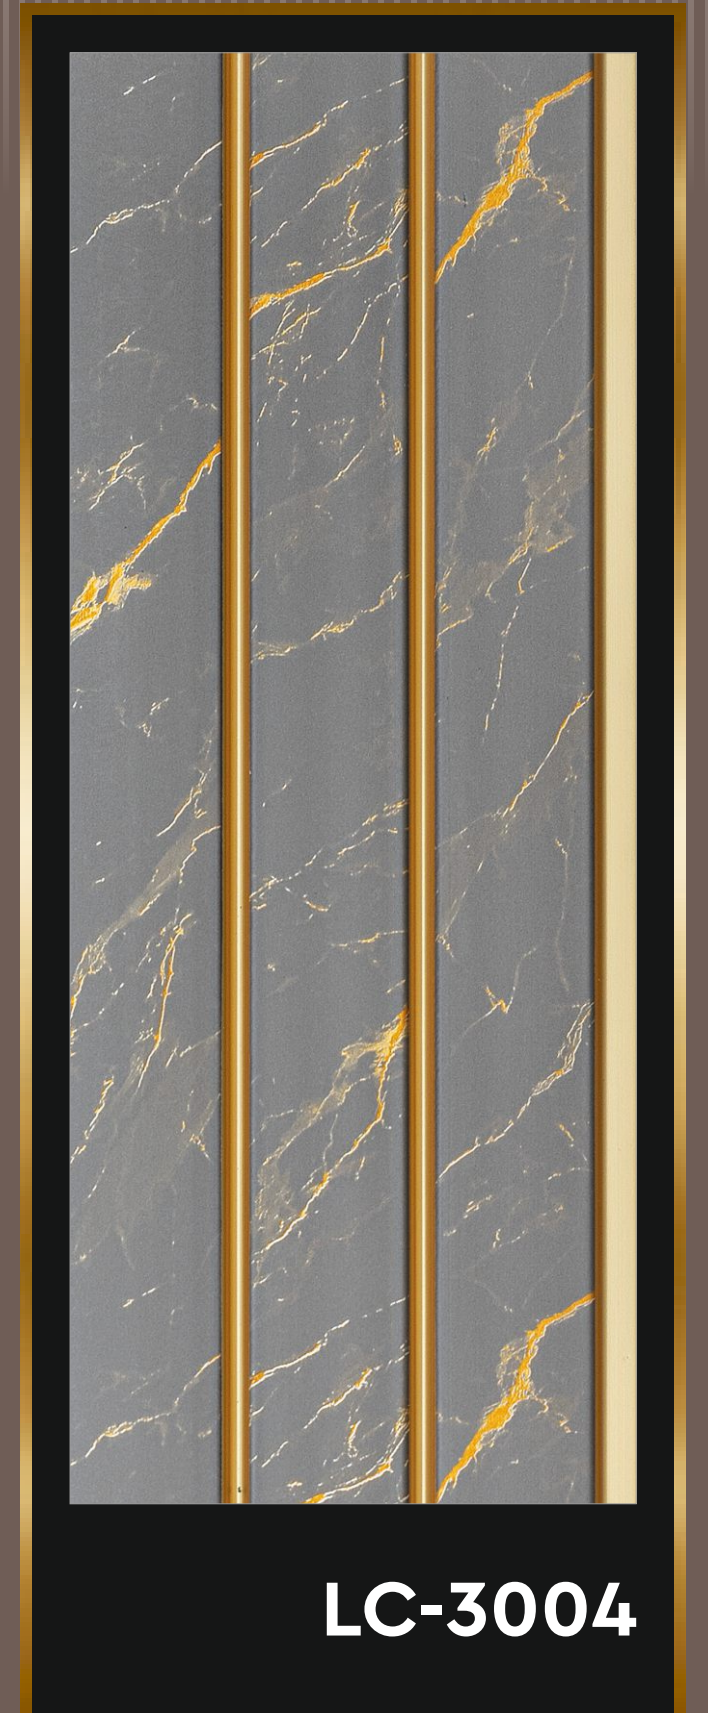

Seamless &
Ready To Use

Termite
Resistant

Borer
Resistant

100%
Water Resistant

Intricate &
Detailed Designs

Quick
Installation

Real Wood, Veneer,
Marble & Pastel Colors

PREMIUM LOUVERS LA CASERO DECORS