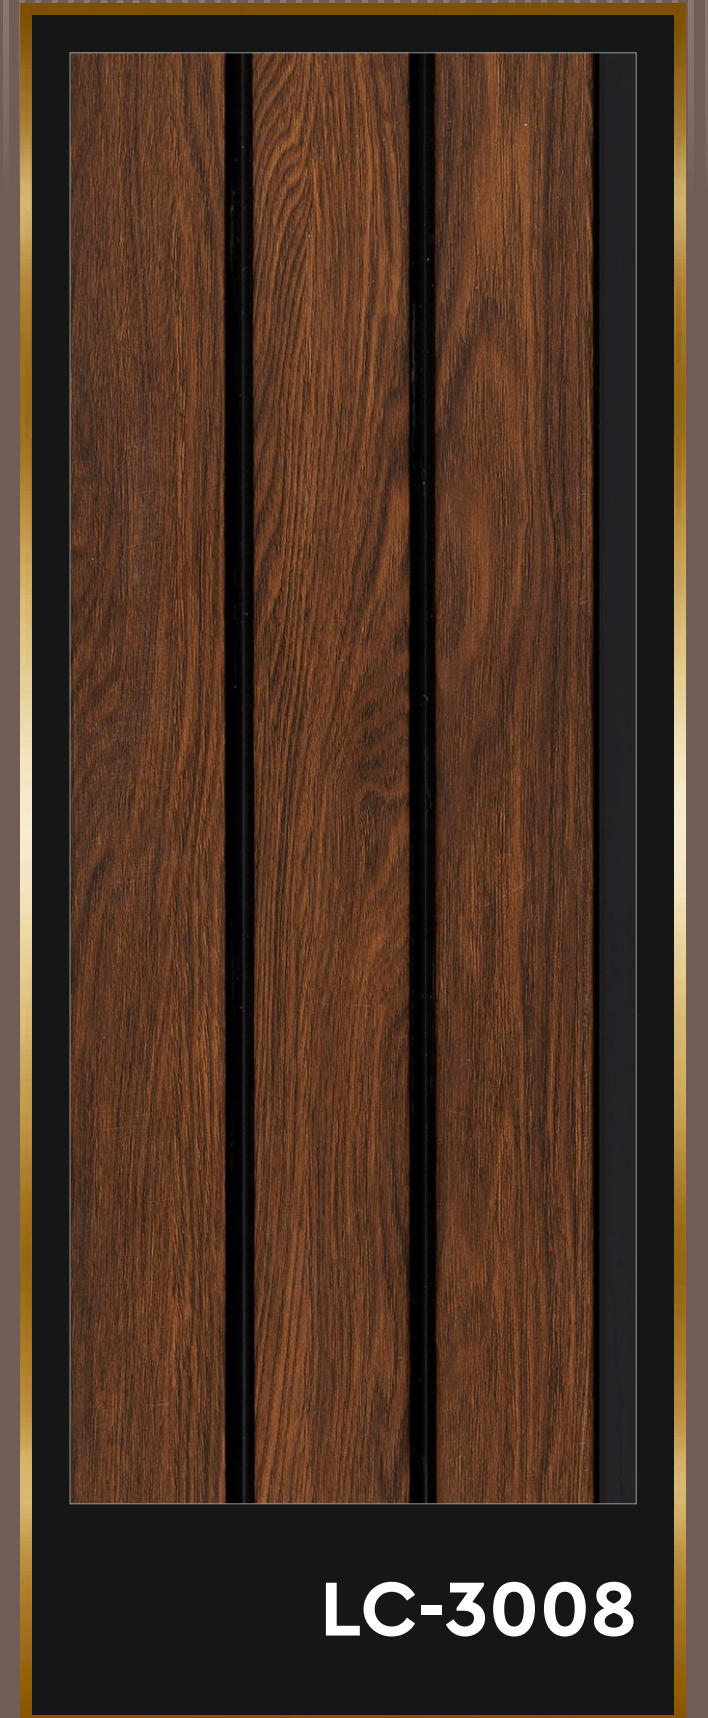

Quick
Installation

Real Wood, Veneer,
Marble & Pastel Colors

Antovia™
decor

SIZE: 120MM X 2440MM
(CUSTOMIZED UPTO 3660 MM)
THICKNESS :12MM

PREMIUM LOUVERS LA CASERO DECORS

High Density
PS

Seamless &
Ready To Use