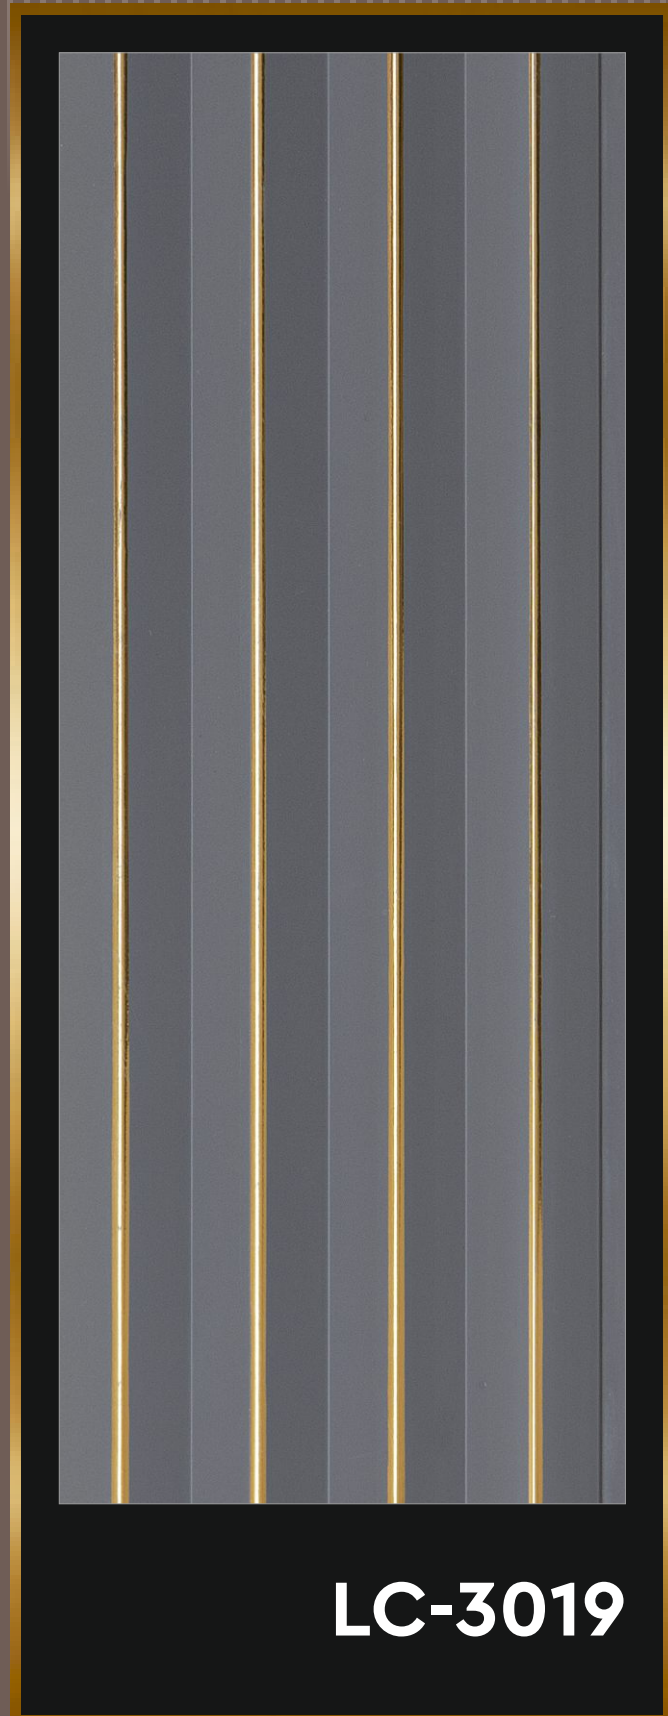

SIZE: 120MMX 2440MM
(CUSTOMIZED UPTO 3660 MM)
THICKNESS :12MM

Antovia™
decor

PREMIUM LOUVERS LA CASERO DECORS

High Density
PS

Seamless &
Ready To Use

Termite
Resistant

Borer
Resistant

100%
Water Resistant

Intricate &
Detailed Designs

Quick
Installation

Real Wood, Veneer,
Marble & Pastel Colors