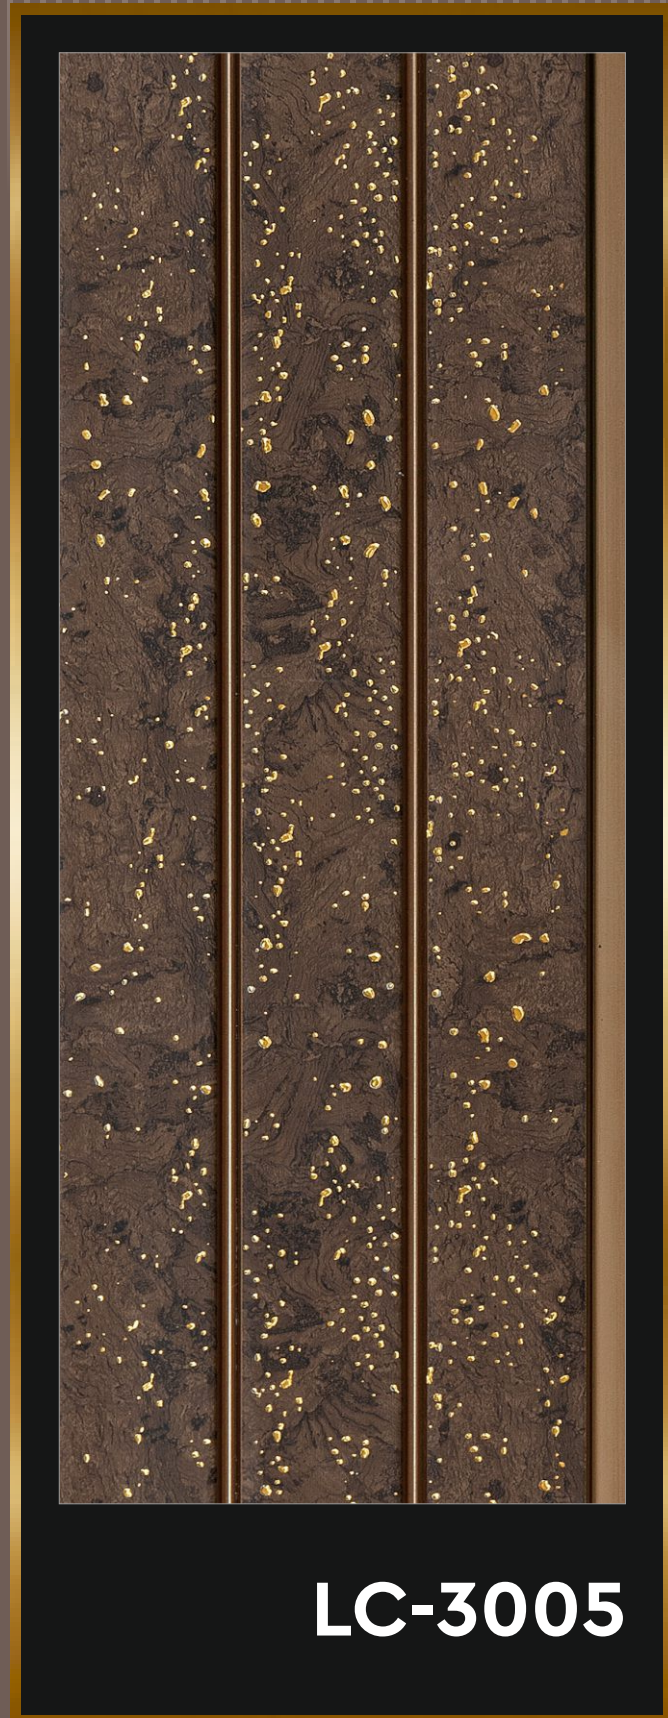

SIZE: 120MMX 2440MM
(CUSTOMIZED UPTO 3660 MM)
THICKNESS :12MM

Antovia™
decor

PREMIUM LOUVERS LA CASERO DECORS

High Density
PS

Seamless &
Ready To Use

Termite
Resistant

Borer
Resistant

100%
Water Resistant

Intricate &
Detailed Designs

Quick
Installation

Real Wood, Veneer,
Marble & Pastel Colors