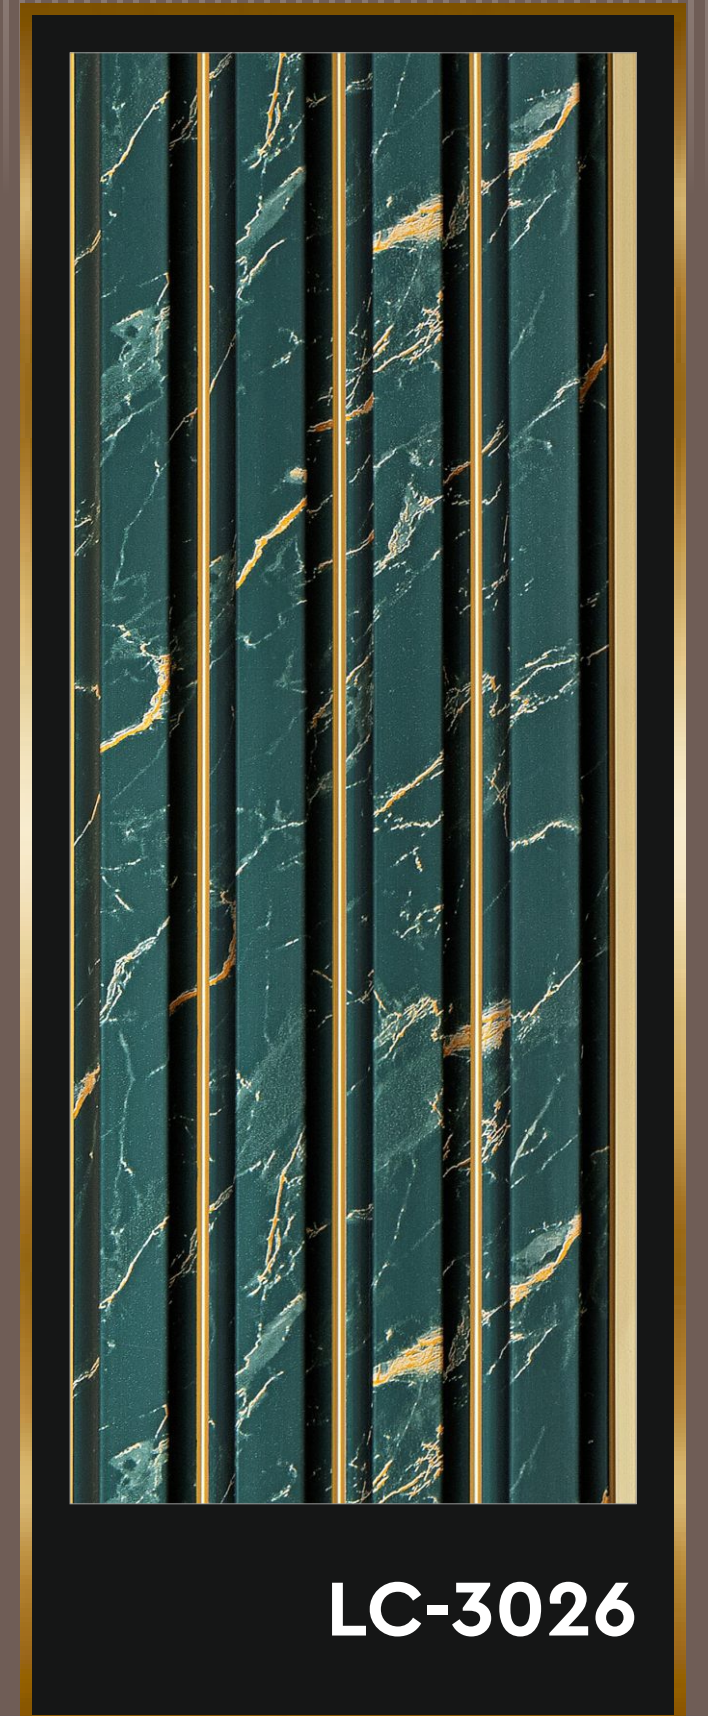

Termite
Resistant

Borer
Resistant

100%
Water Resistant

Intricate &
Detailed Designs

Quick
Installation

Real Wood, Veneer,
Marble & Pastel Colors

PREMIUM LOUVERS LA CASERO DECORS

LC-3026