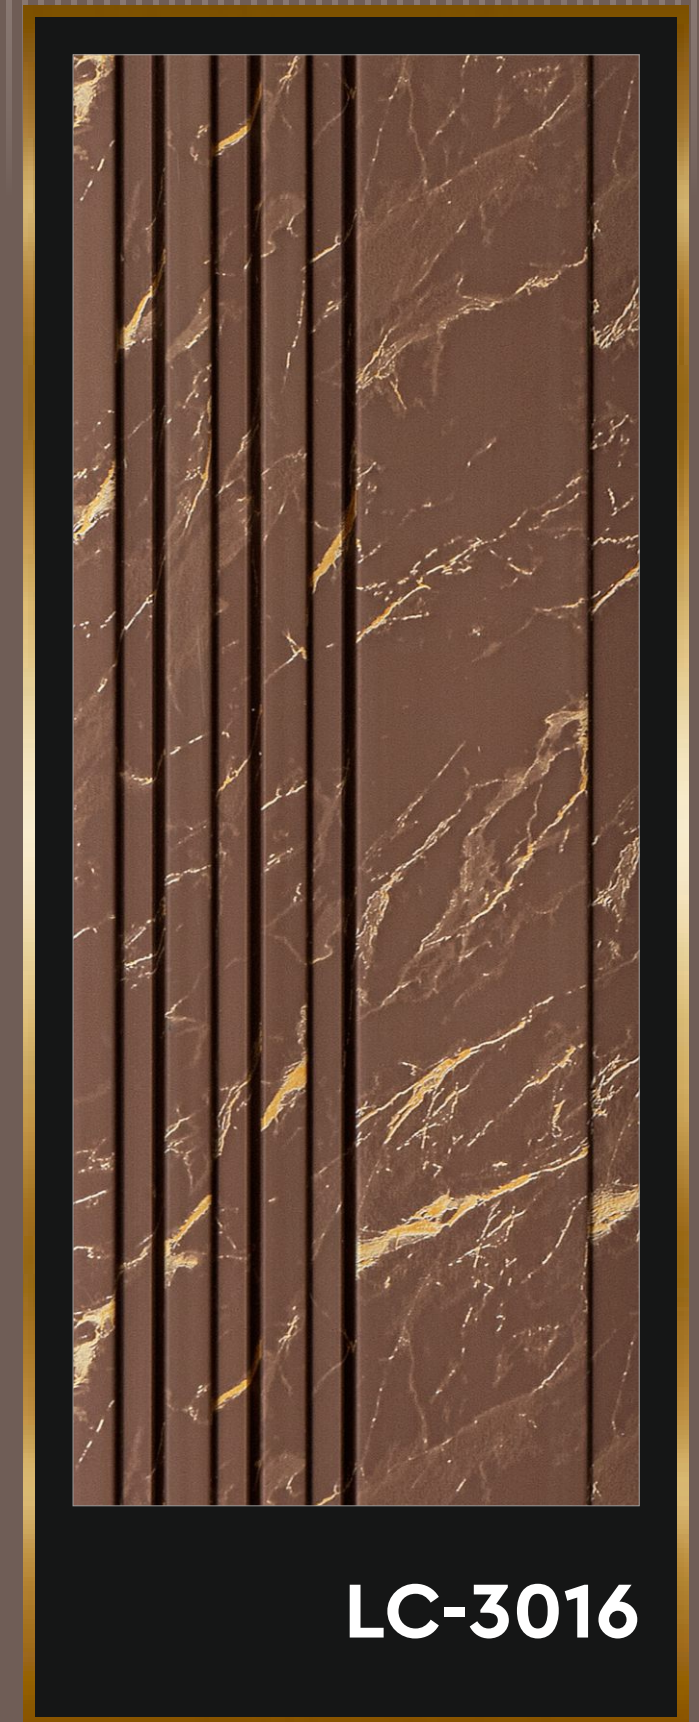

Intricate &
Detailed Designs

Quick
Installation

Real Wood, Veneer,
Marble & Pastel Colors

PREMIUM LOUVERS LA CASERO DECORS

LC-3016

High Density
PS

Seamless &
Ready To Use

Termite
Resistant