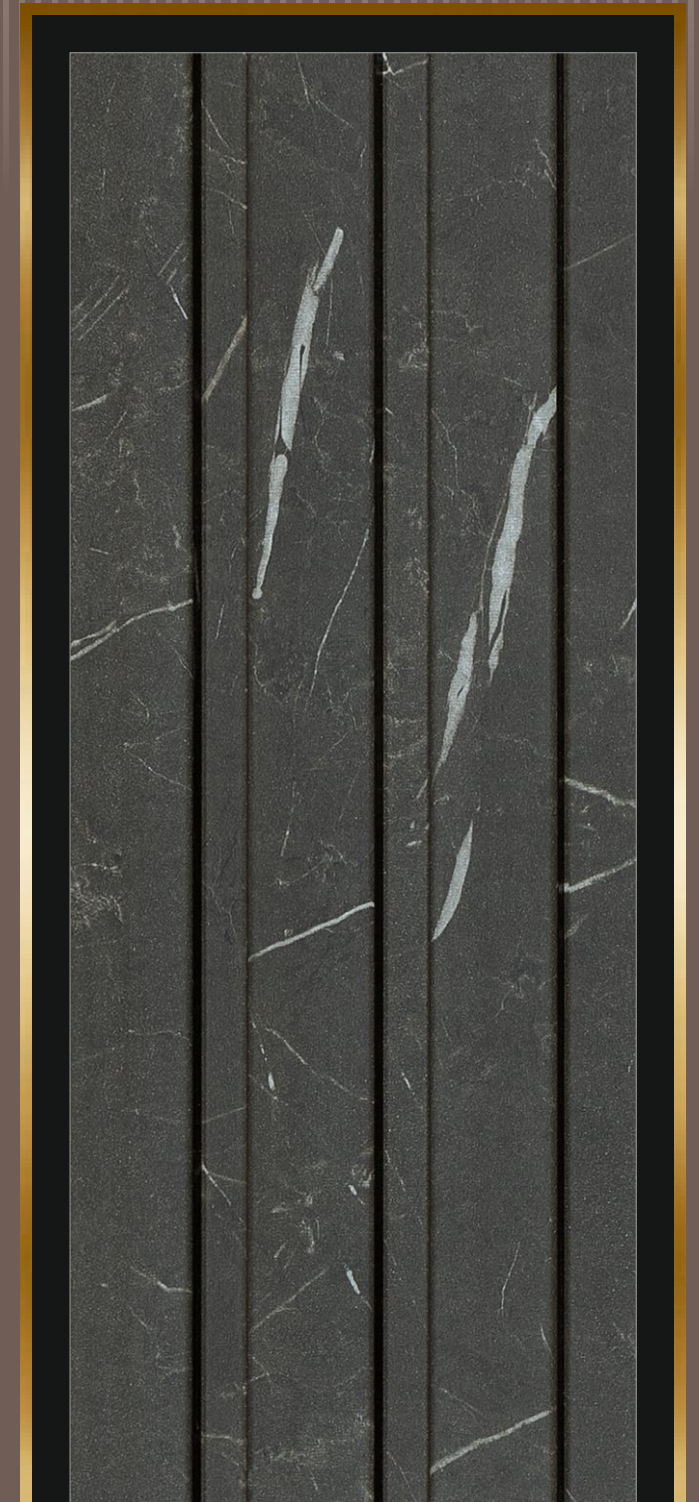

PREMIUM LOUVERS LA CASERO DECORS

LC-3010

High Density
PS

Seamless &
Ready To Use

Termite
Resistant

Borer
Resistant

100%
Water Resistant

Intricate &
Detailed Designs

Quick
Installation

Real Wood, Veneer,
Marble & Pastel Colors