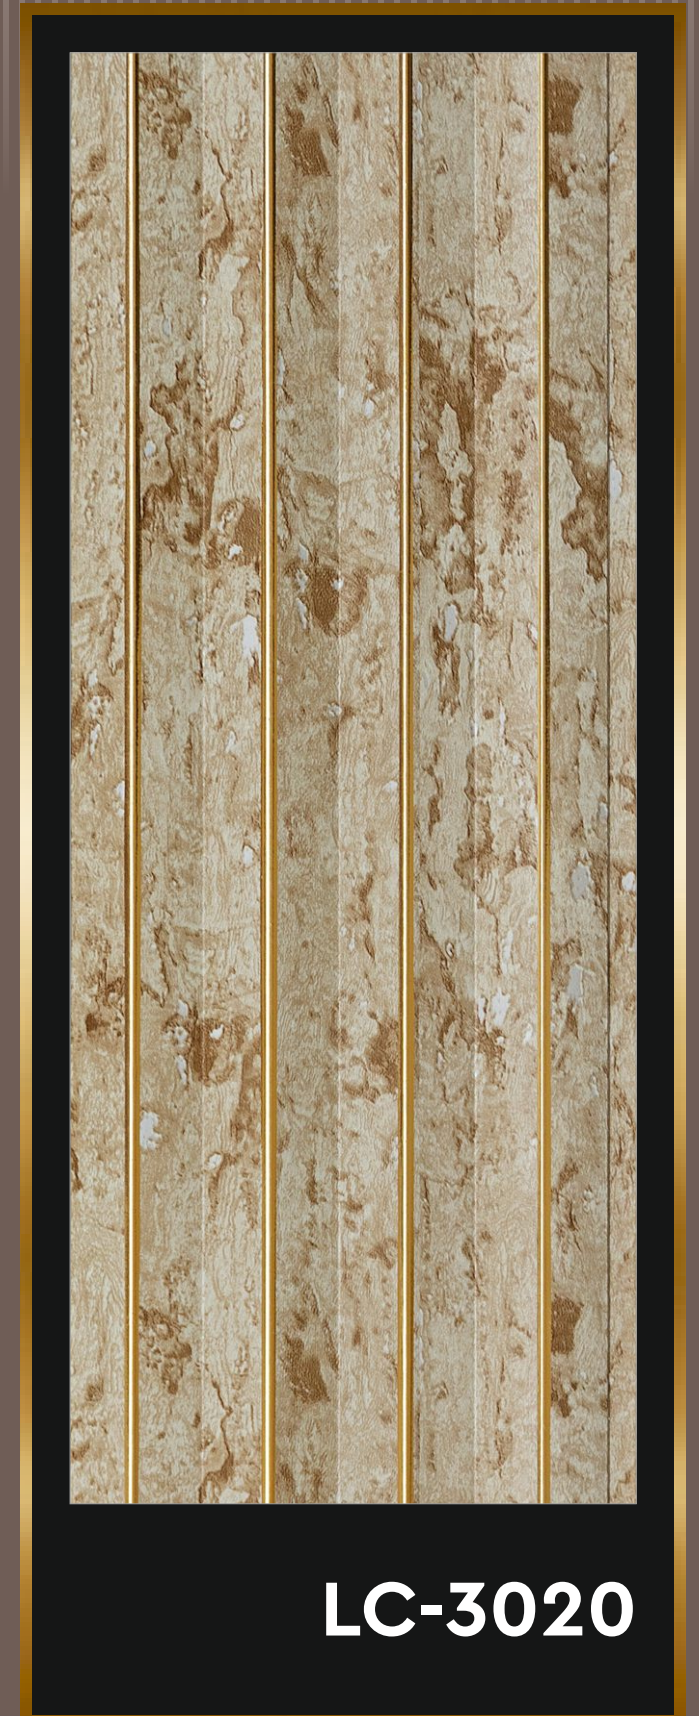

Borer
Resistant

100%
Water Resistant

Intricate &
Detailed Designs

Quick
Installation

Real Wood, Veneer,
Marble & Pastel Colors

PREMIUM LOUVERS LA CASERO DECORS

LC-3020

High Density
PS