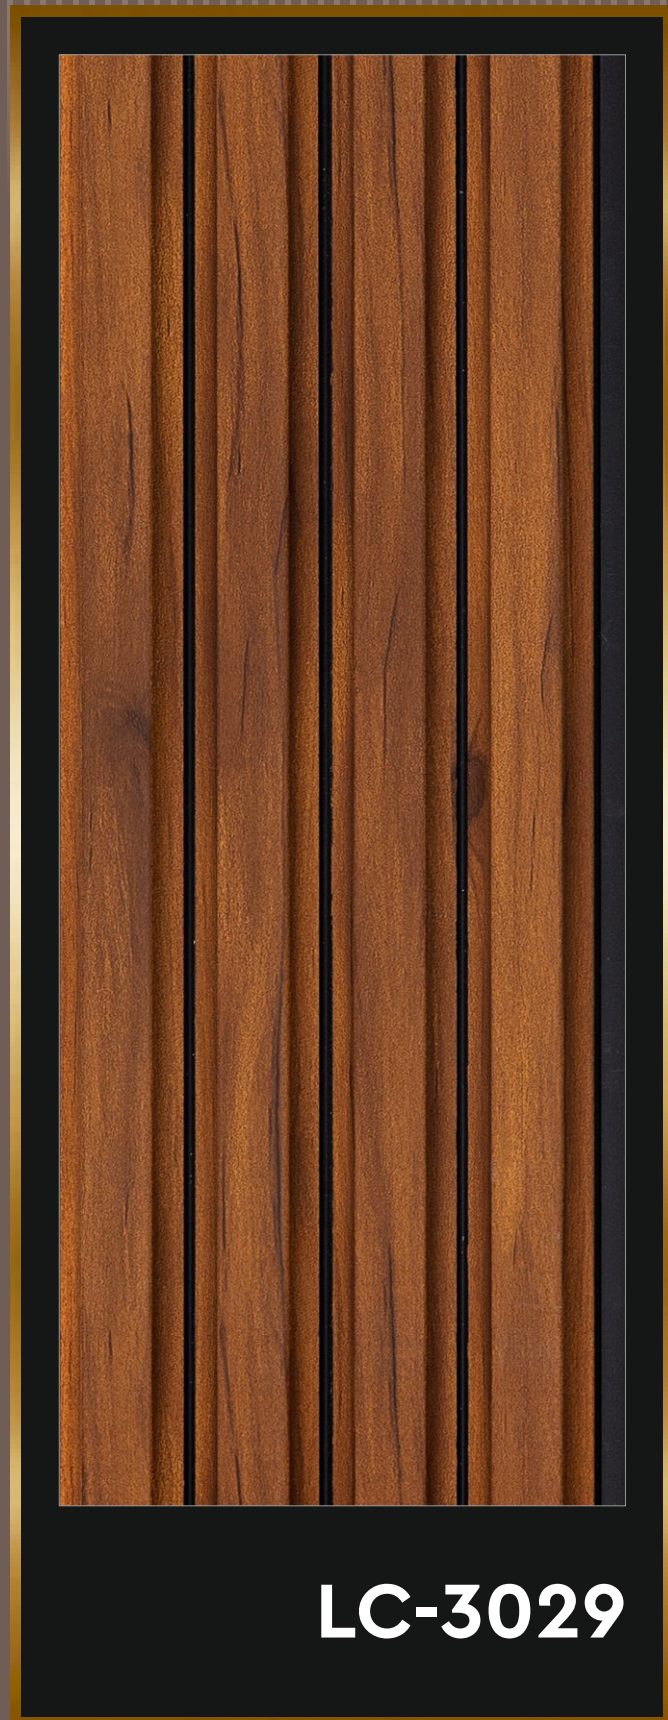

SIZE: 120MM X 2440MM
(CUSTOMIZED UPTO 3660 MM)
THICKNESS :12MM

Antovia™
decor

PREMIUM LOUVERS LA CASERO DECORS

High Density
PS

Seamless &
Ready To Use

Termite
Resistant

Borer
Resistant

100%
Water Resistant

Intricate &
Detailed Designs

Quick
Installation

Real Wood, Veneer,
Marble & Pastel Colors