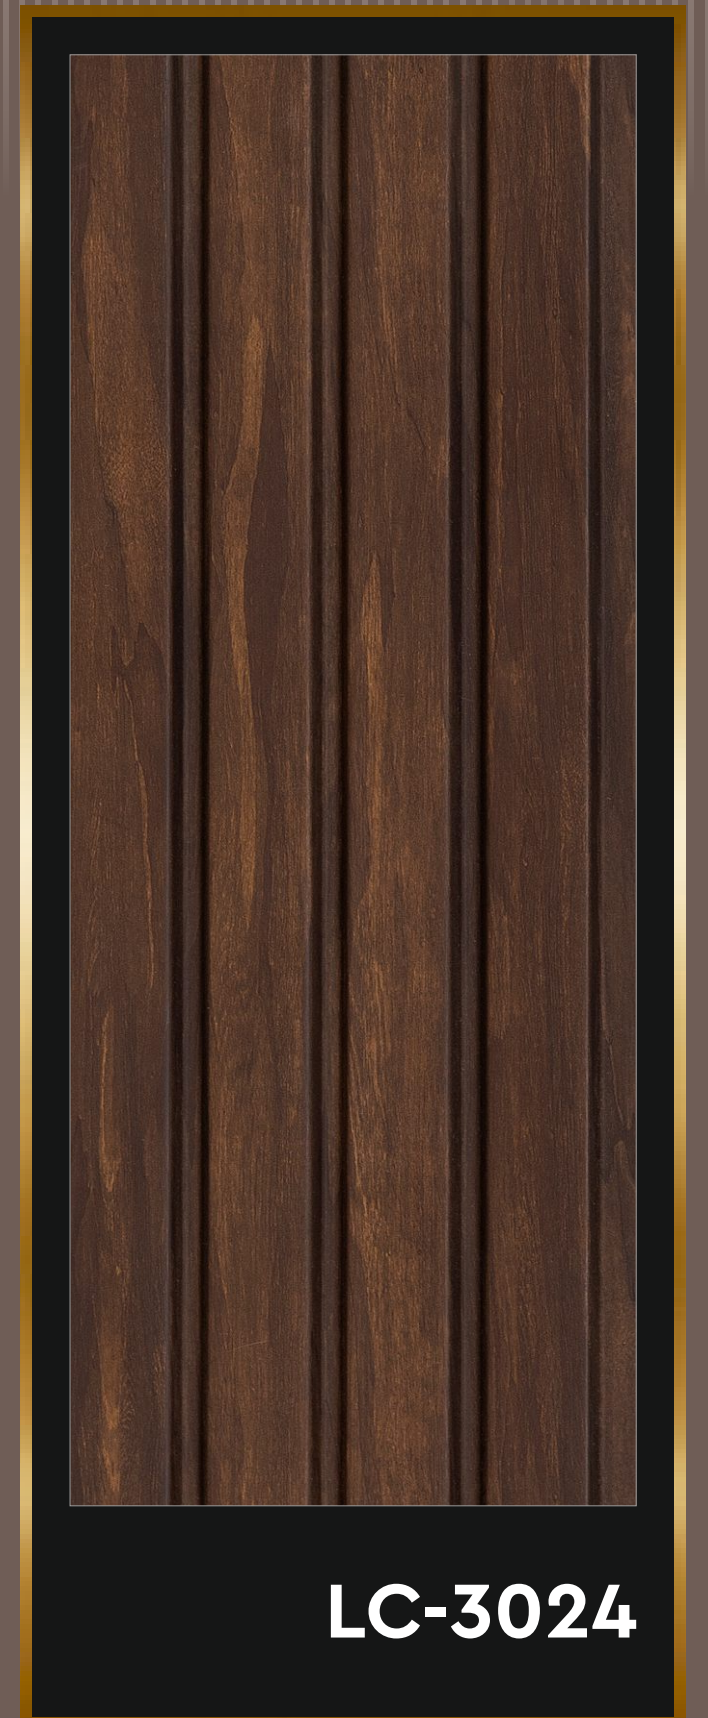

PREMIUM LOUVERS LA CASERO DECORS

High Density
PS

Seamless &
Ready To Use

Termite
Resistant

Borer
Resistant

100%
Water Resistant

Intricate &
Detailed Designs

Quick
Installation

Real Wood, Veneer,
Marble & Pastel Colors